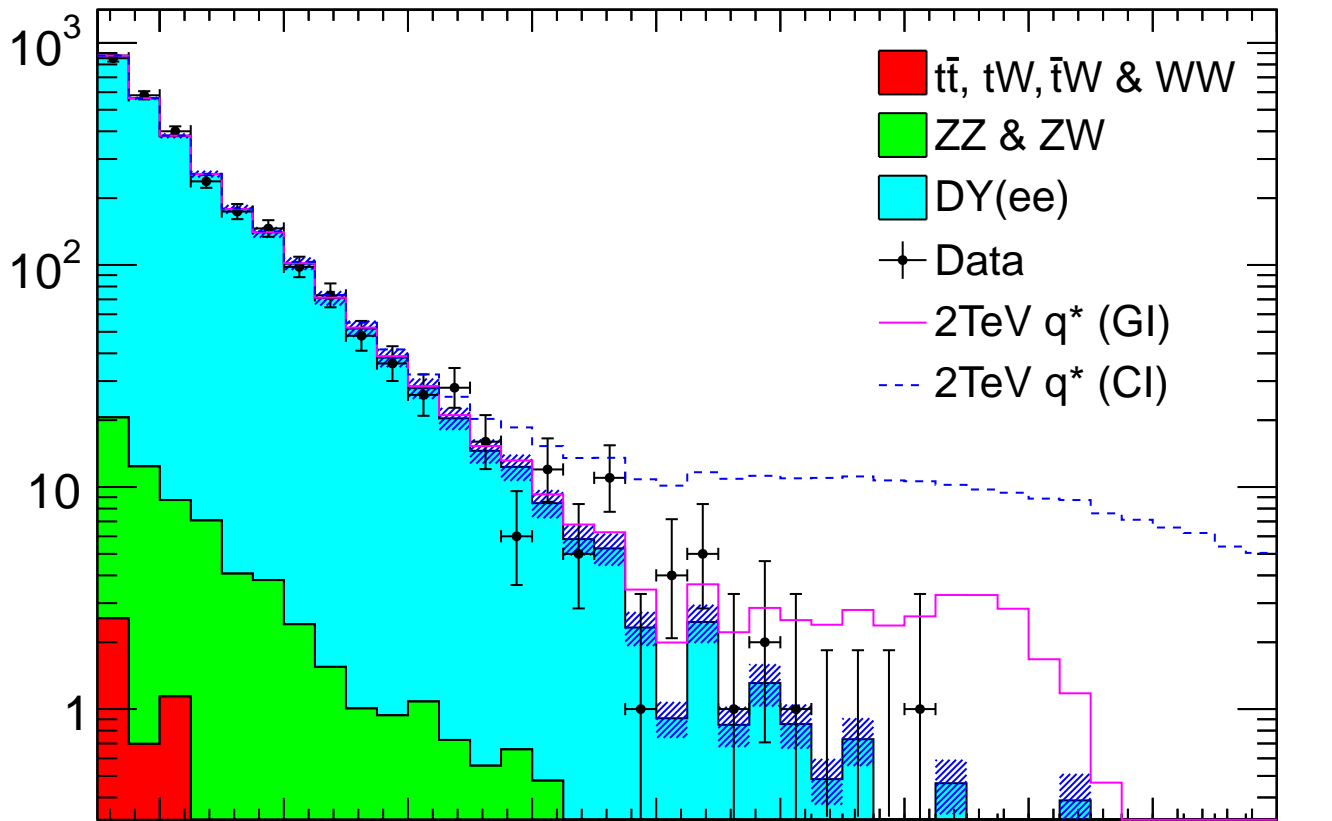

CMS Preliminary

19.7 fb⁻¹ (8 TeV)

Events / 25 GeV

Data/Bkg