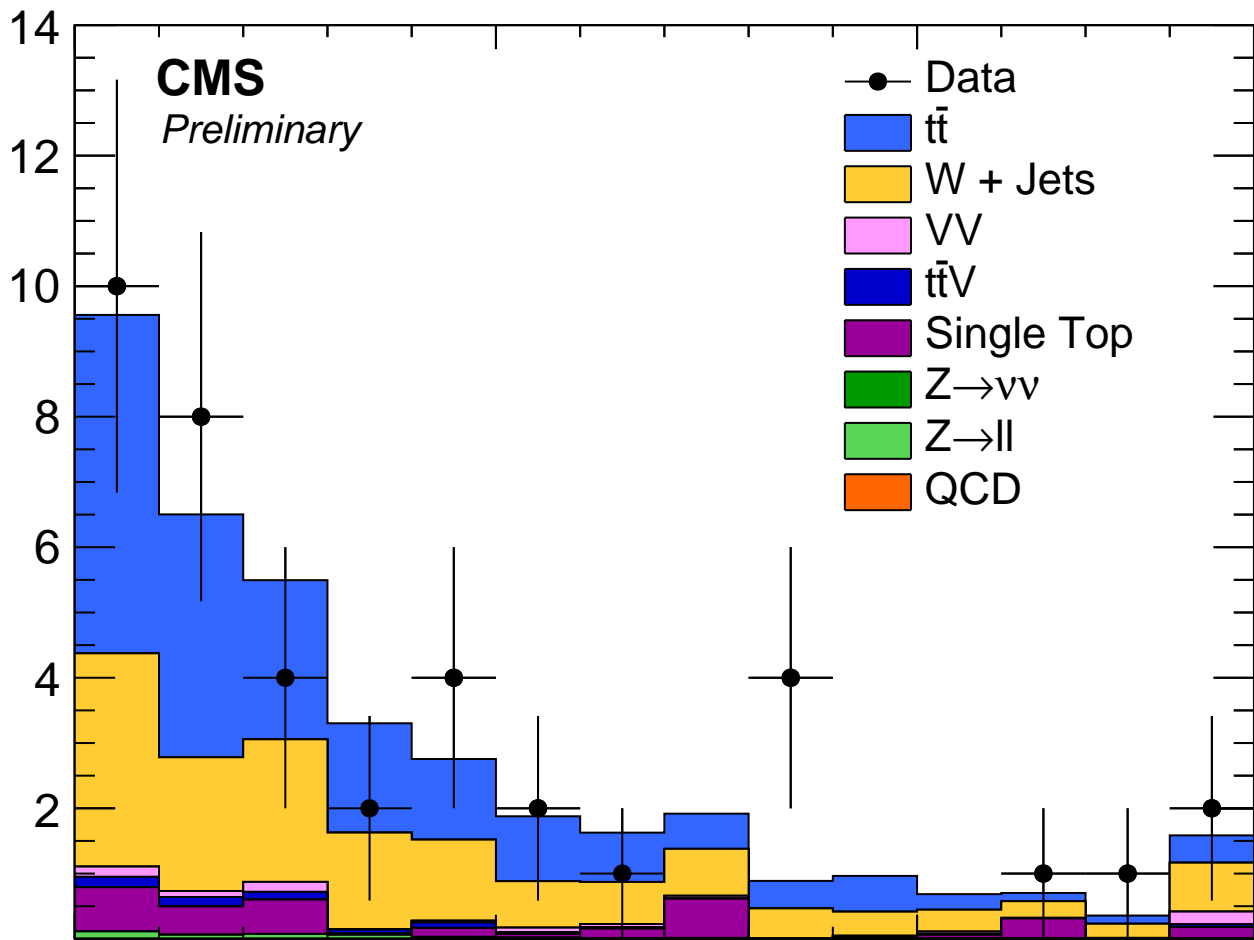

2.2 fb<sup>-1</sup> (13 TeV)

Events / 20 GeV

Data / Bkg