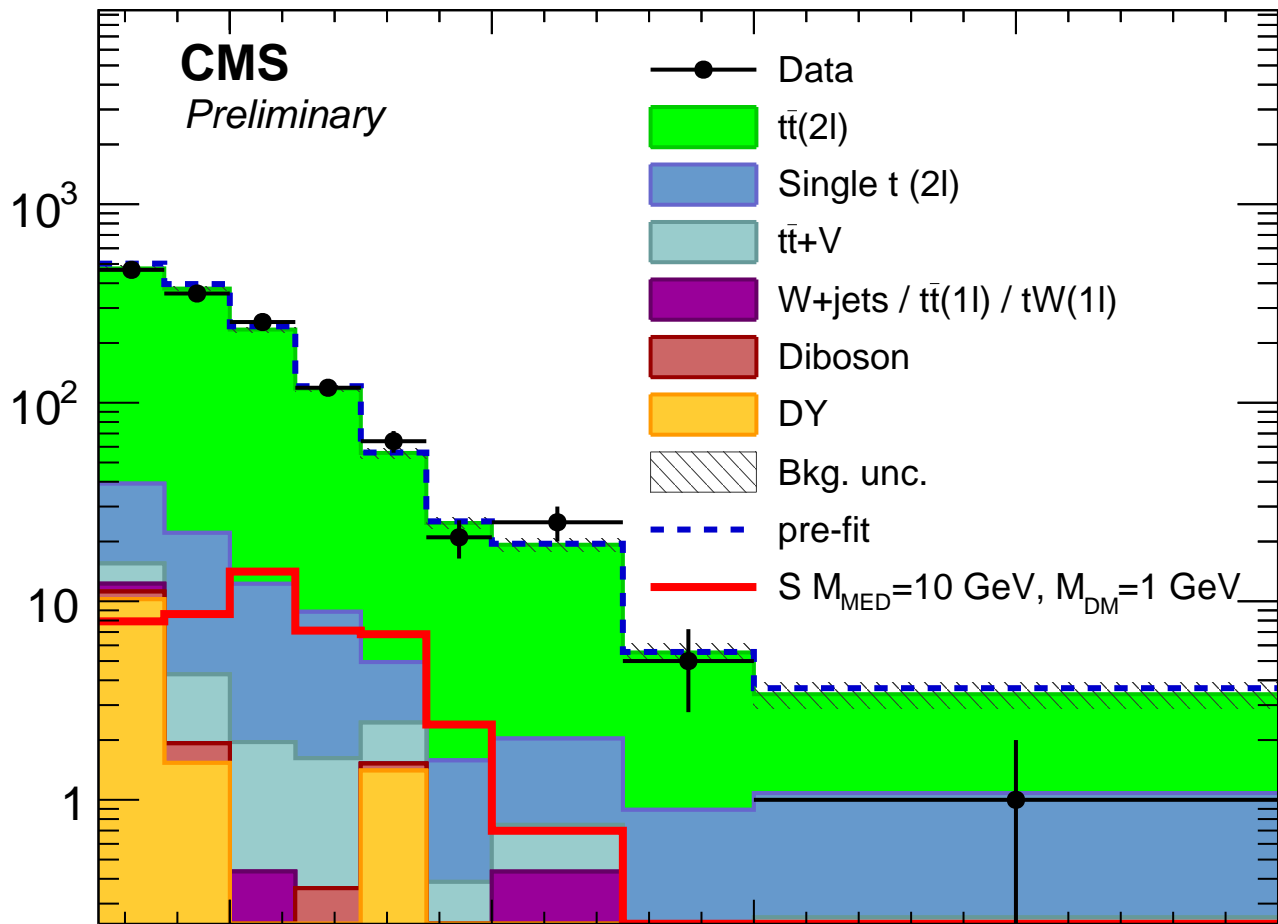

2.2 fb⁻¹ (13 TeV)

Events / bin

Data / Bkg