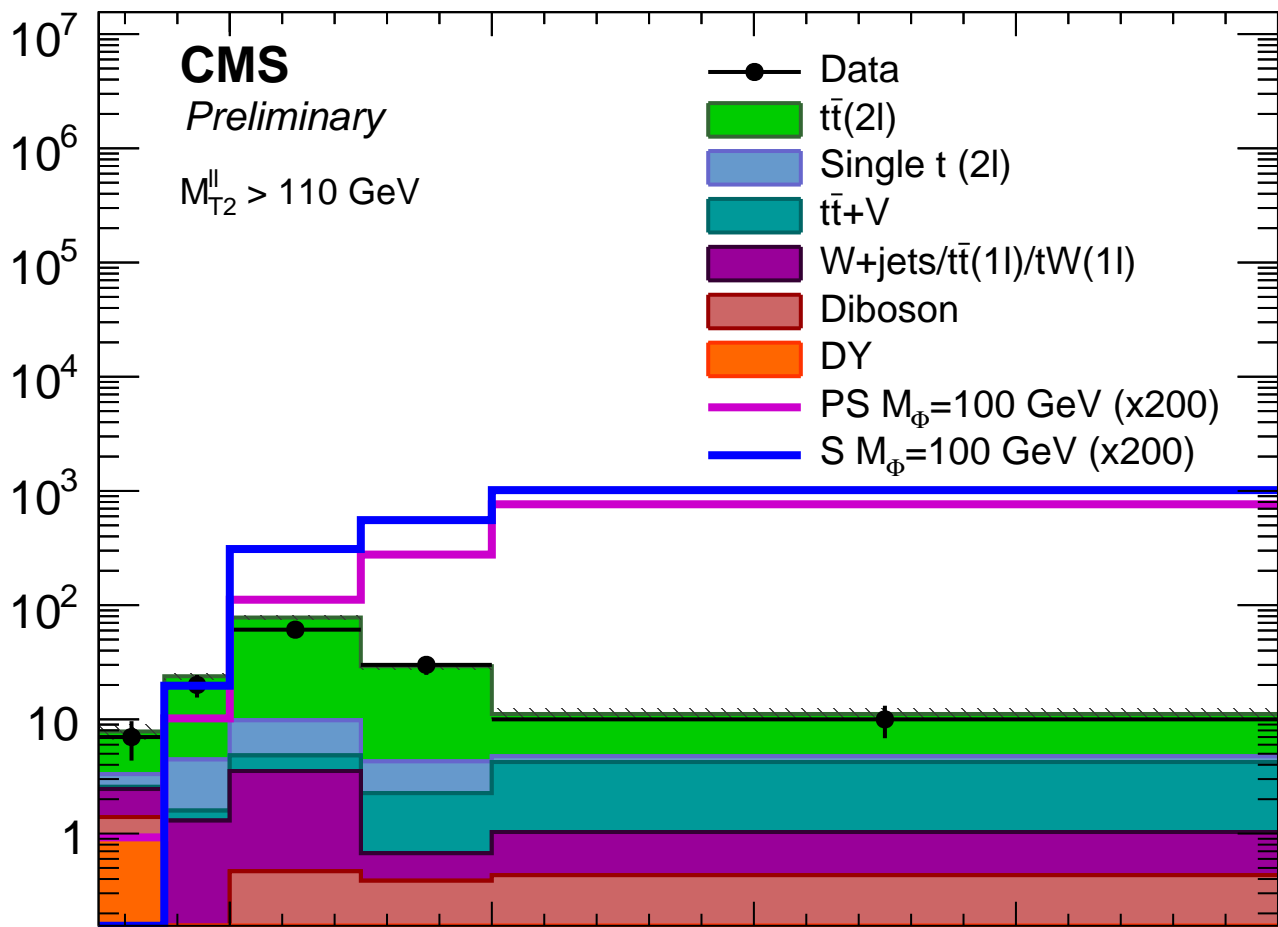

eμ channel

35.9 fb⁻¹ (13 TeV)

Events / bin

Data / Bkg