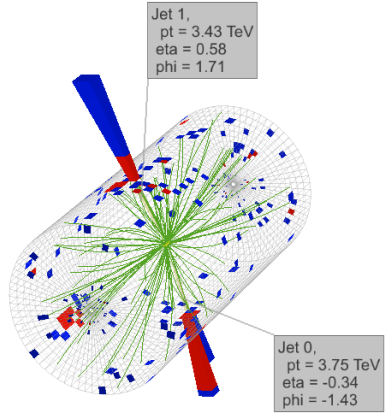

CMS Experiment at LHC, CERN  
 Data recorded: Mon Aug 7 06:49:37 2017 EEST  
 Run/Event: 300575 / 65453124  
 Lumi section: 39  
 Dijet Mass: 7.9 TeV

CMS Experiment at LHC, CERN  
 Data recorded: Mon Aug 7 06:49:37 2017 EEST  
 Run/Event: 300575 / 65453124  
 Lumi section: 39  
 Dijet Mass: 7.9 TeV

CMS Experiment at LHC, CERN  
 Data recorded: Mon Aug 7 06:49:37 2017 EEST  
 Run/Event: 300575 / 65453124  
 Lumi section: 39  
 Dijet Mass: 7.9 TeV