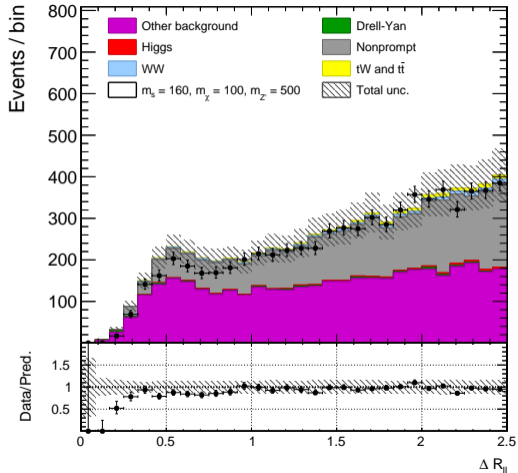

CMS Preliminary

137 fb⁻¹ (13 TeV)

CMS Preliminary

137 fb⁻¹ (13 TeV)