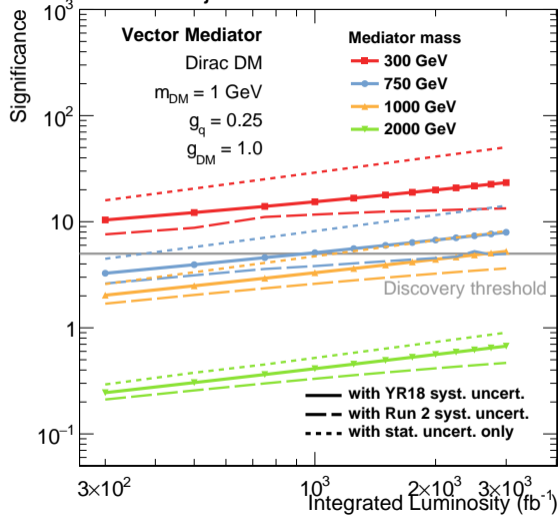

CMS Projection

14 TeV

CMS Projection

14 TeV