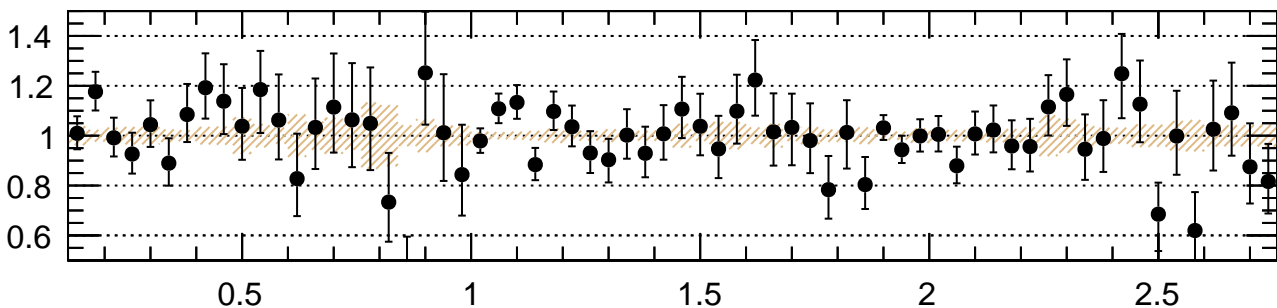

Events

Data / MC

NN output at $m_\chi = 650$ GeV, m_{jj} bins