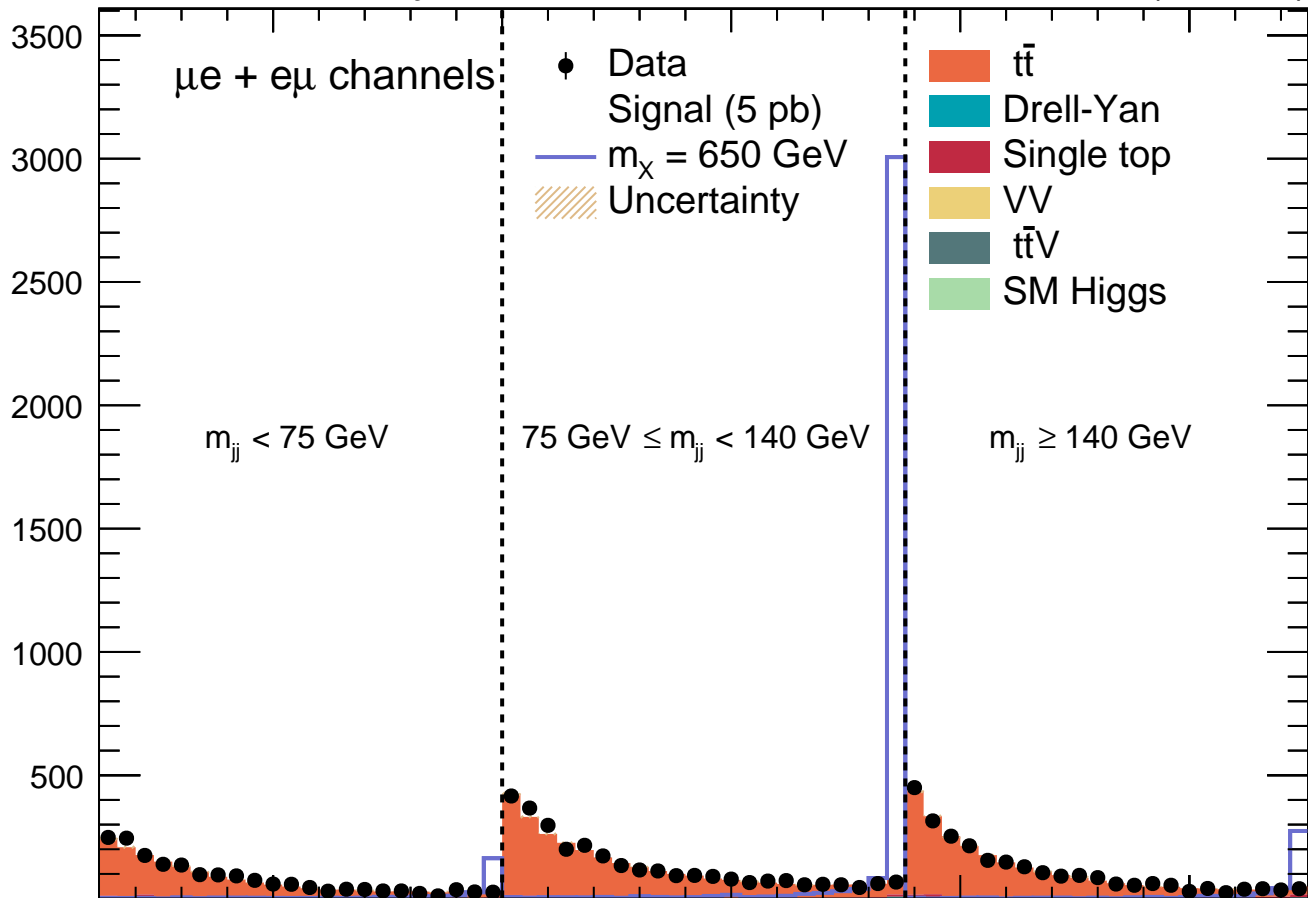

Events

Data / MC

NN output at $m_\chi = 650$ GeV, m_{jj} bins