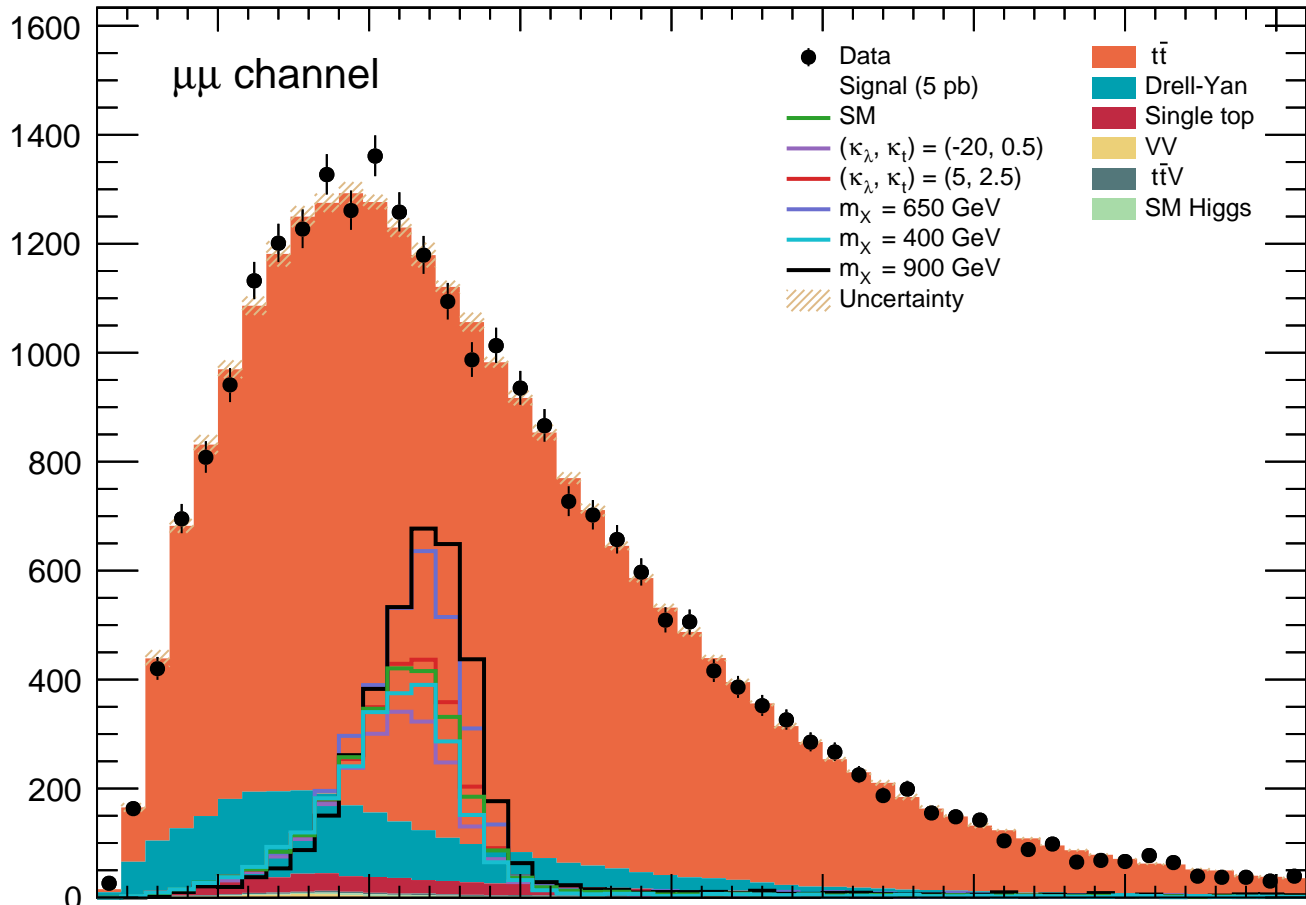

Events / 8.00 GeV

Data / MC

m_{jj} (GeV)