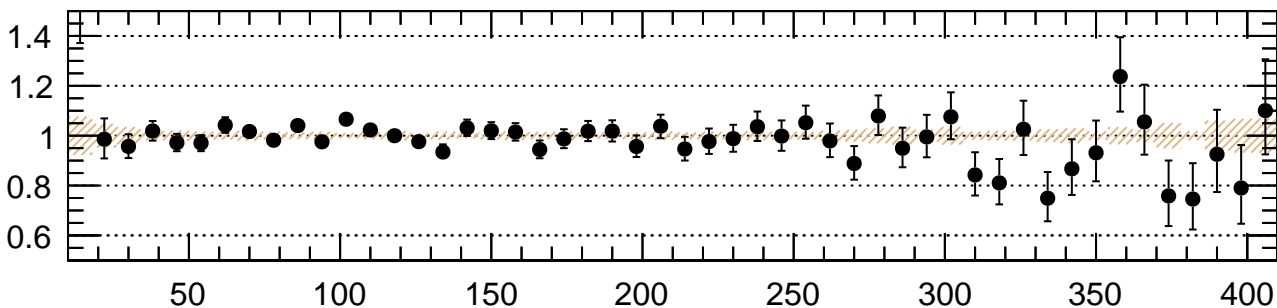

Events / 8.00 GeV

Data / MC

m_{jj} (GeV)