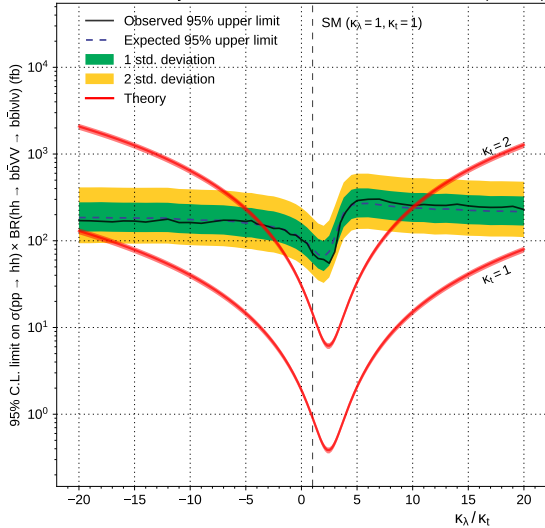

CMS Preliminary

36 fb⁻¹ (13 TeV)

CMS Preliminary

36 fb⁻¹ (13 TeV)