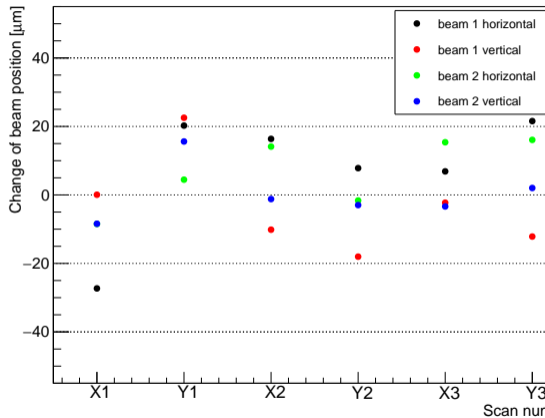

DOROS BPM in 2016 (Pb 8.16 TeV)

(a)

DOROS BPM in 2016 (pPb 8.16 TeV)

(b)