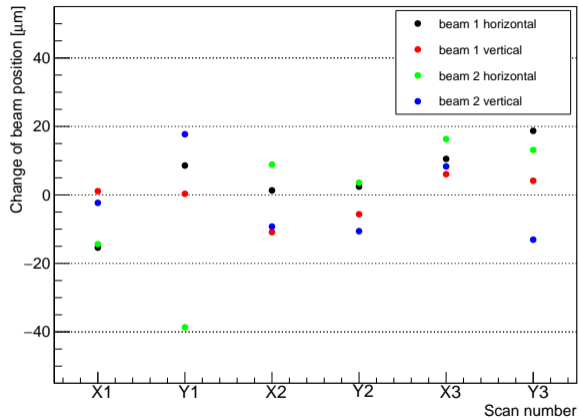

DOROS BPM in 2016 (Pb 8.16 TeV)

(a)

DOROS BPM in 2016 (pPb 8.16 TeV)

(b)