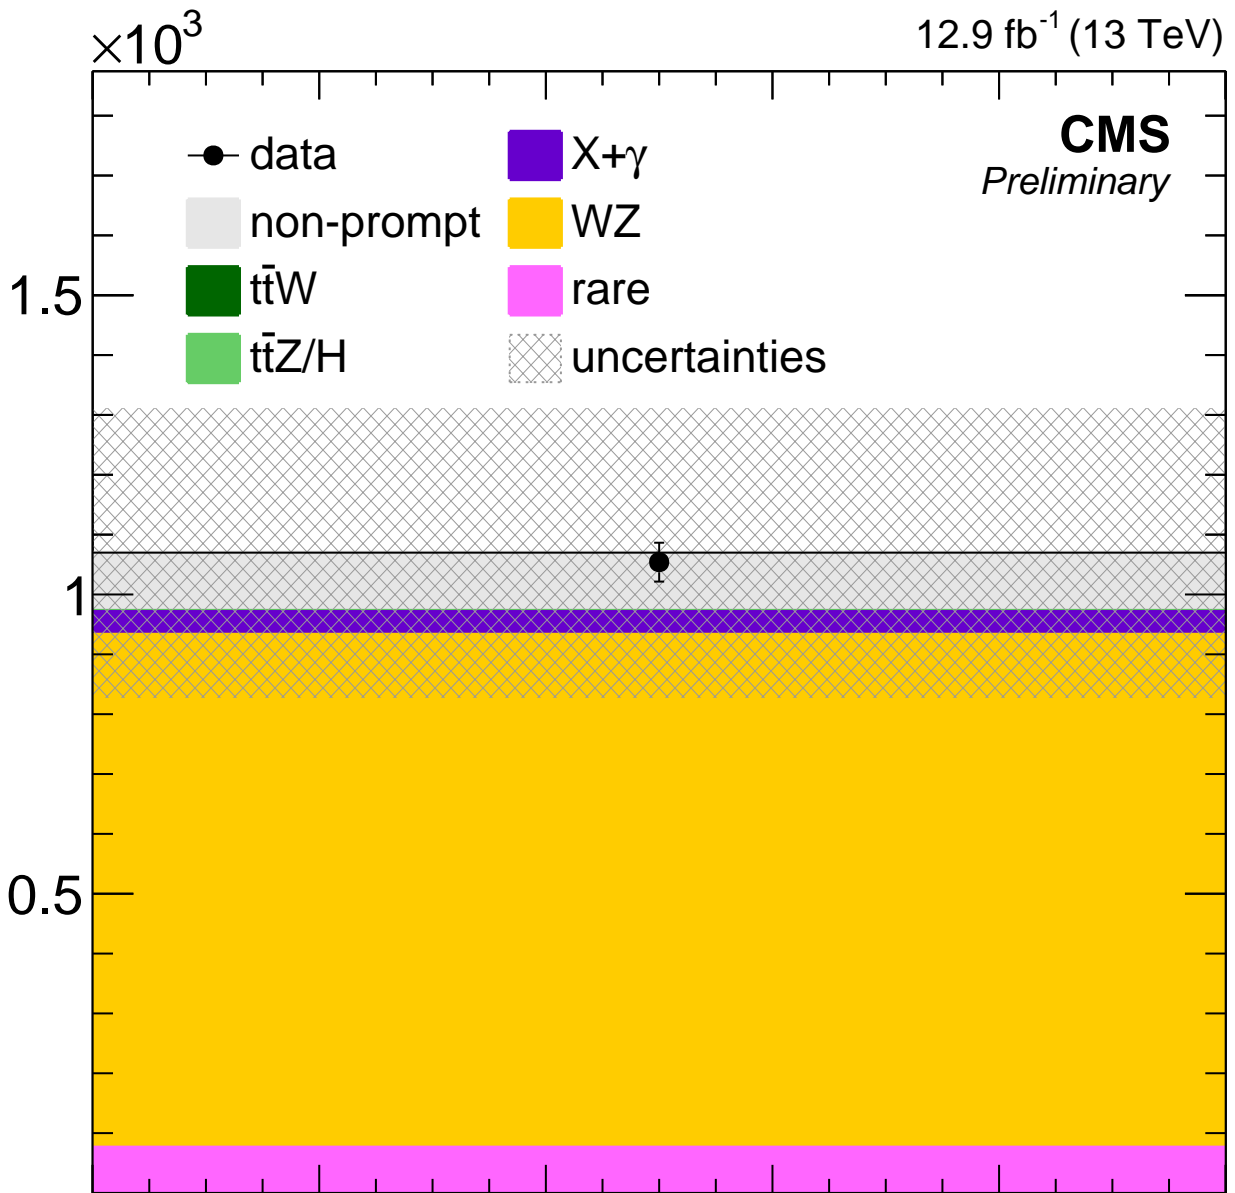

number of events

Data/MC