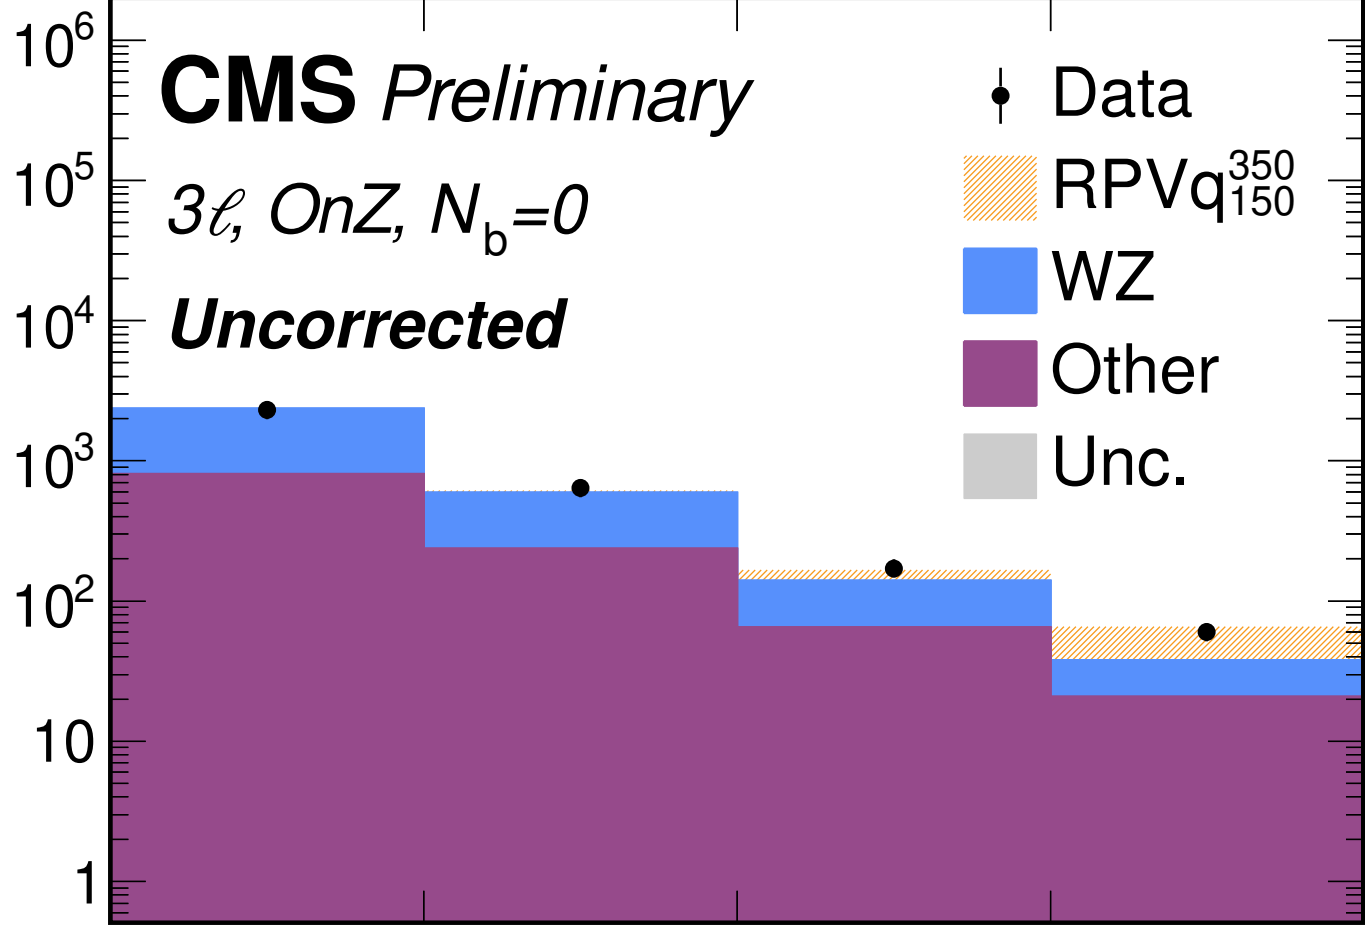

138 fb⁻¹ (13 TeV)

CMS Preliminary

3 ℓ , OnZ, N_b=0

Uncorrected

- Data
- ▨ RPVq₁₅₀³⁵⁰
- WZ
- Other
- Unc.

Events/Bin

Data/Bckg.

Jet Multiplicity