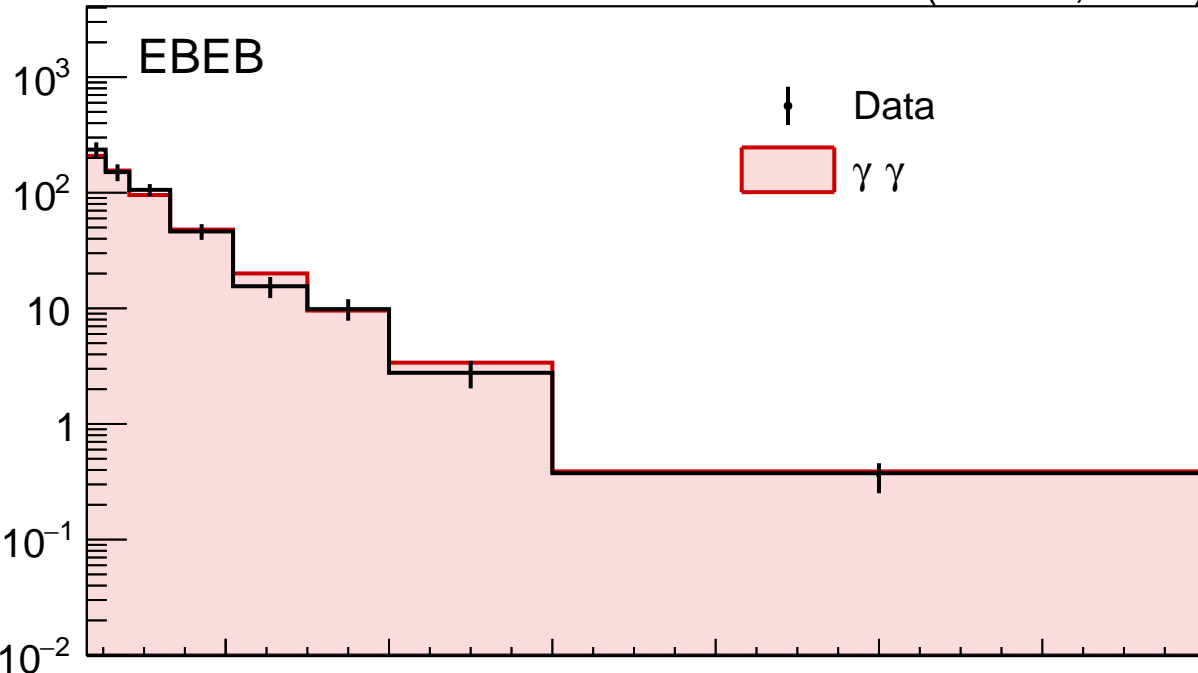

CMS 2.7 fb^{-1} (13 TeV, 3.8 T)

Events / 20 GeV

Data / MC