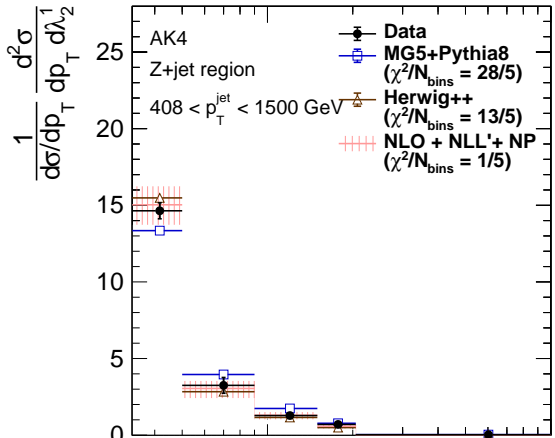

CMS Supplementary 35.9 fb⁻¹ (13 TeV)

CMS Supplementary $\leq 35.9 \text{ fb}^{-1}$ (13 TeV)