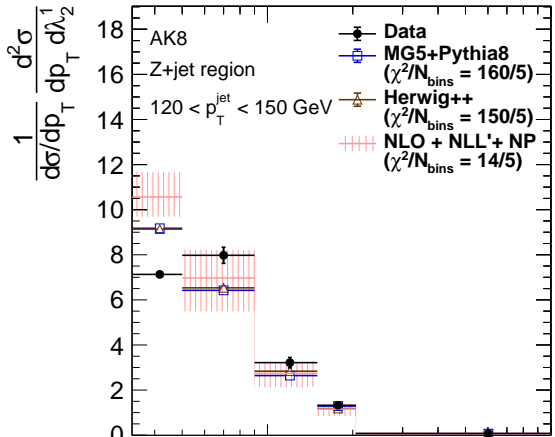

CMS Supplementary 35.9 fb⁻¹ (13 TeV)

CMS Supplementary $\leq 35.9 \text{ fb}^{-1}$ (13 TeV)