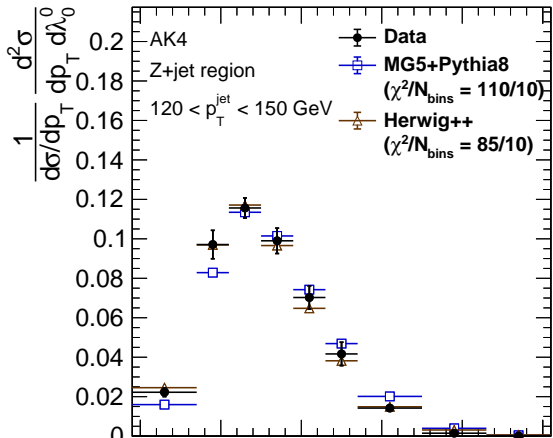

CMS Supplementary 35.9 fb⁻¹ (13 TeV)

CMS Supplementary $\leq 35.9 \text{ fb}^{-1}$ (13 TeV)