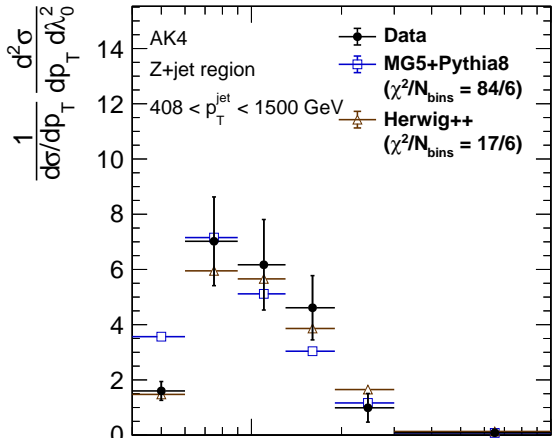

CMS Supplementary 35.9 fb⁻¹ (13 TeV)

CMS Supplementary $\leq 35.9 \text{ fb}^{-1}$ (13 TeV)