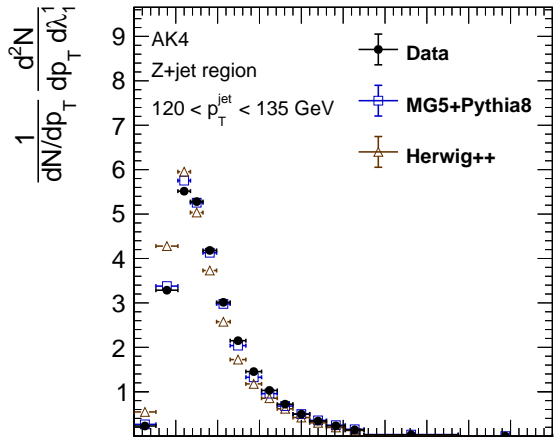

CMS Supplementary 35.9 fb<sup>-1</sup> (13 TeV)

CMS Supplementary  $\leq 35.9$  fb<sup>-1</sup> (13 TeV)