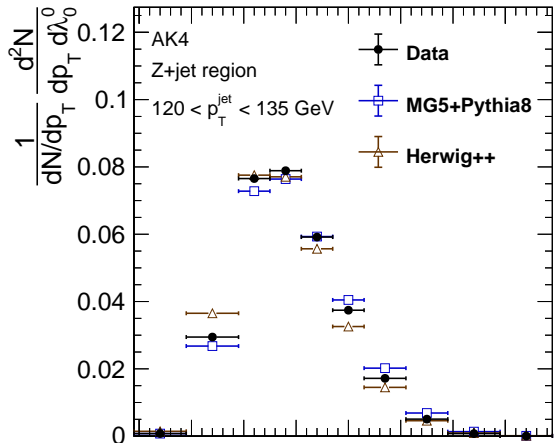

CMS Supplementary 35.9 fb^{-1} (13 TeV)

CMS Supplementary $\leq 35.9 \text{ fb}^{-1}$ (13 TeV)