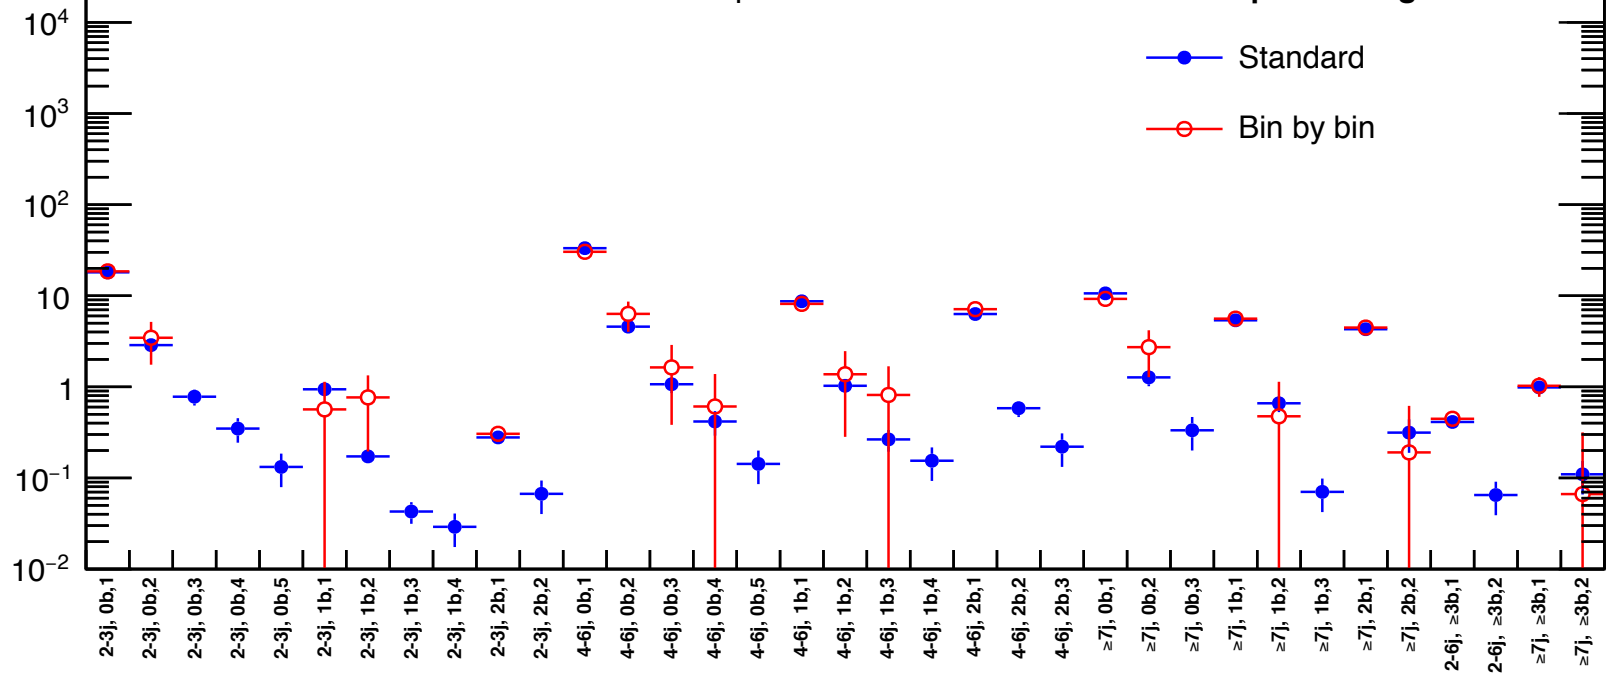

Entries

 H_T [1000, 1500] GeV

Lost lepton background

Bin / Std.