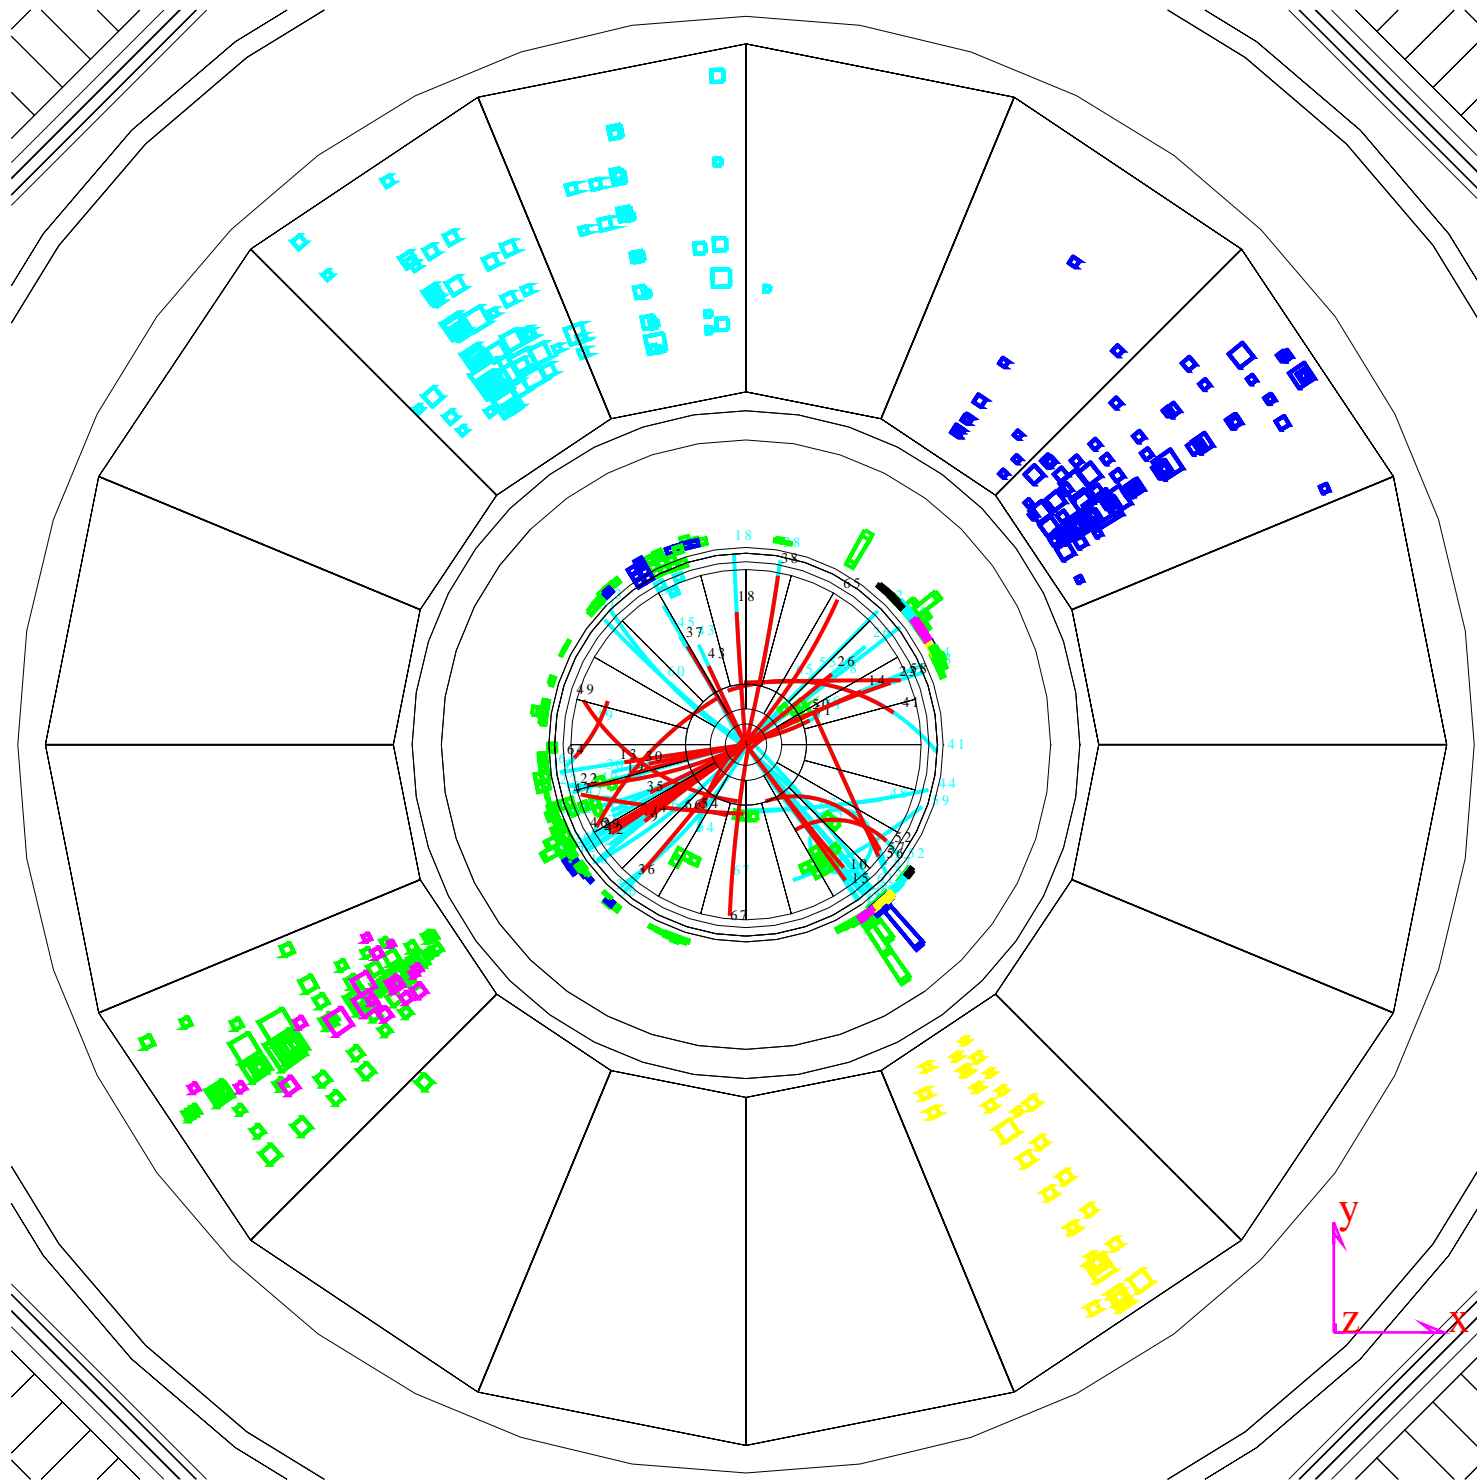

Run # 765301 Event # 1161 Total Energy : 207.38 GeV

Transverse Imbalance :	.0410	Longitudinal Imbalance :	-.0956		
Thrust :	.7456	Major :	.5854	Minor :	.2106
Event DAQ Time :	990803 42548				