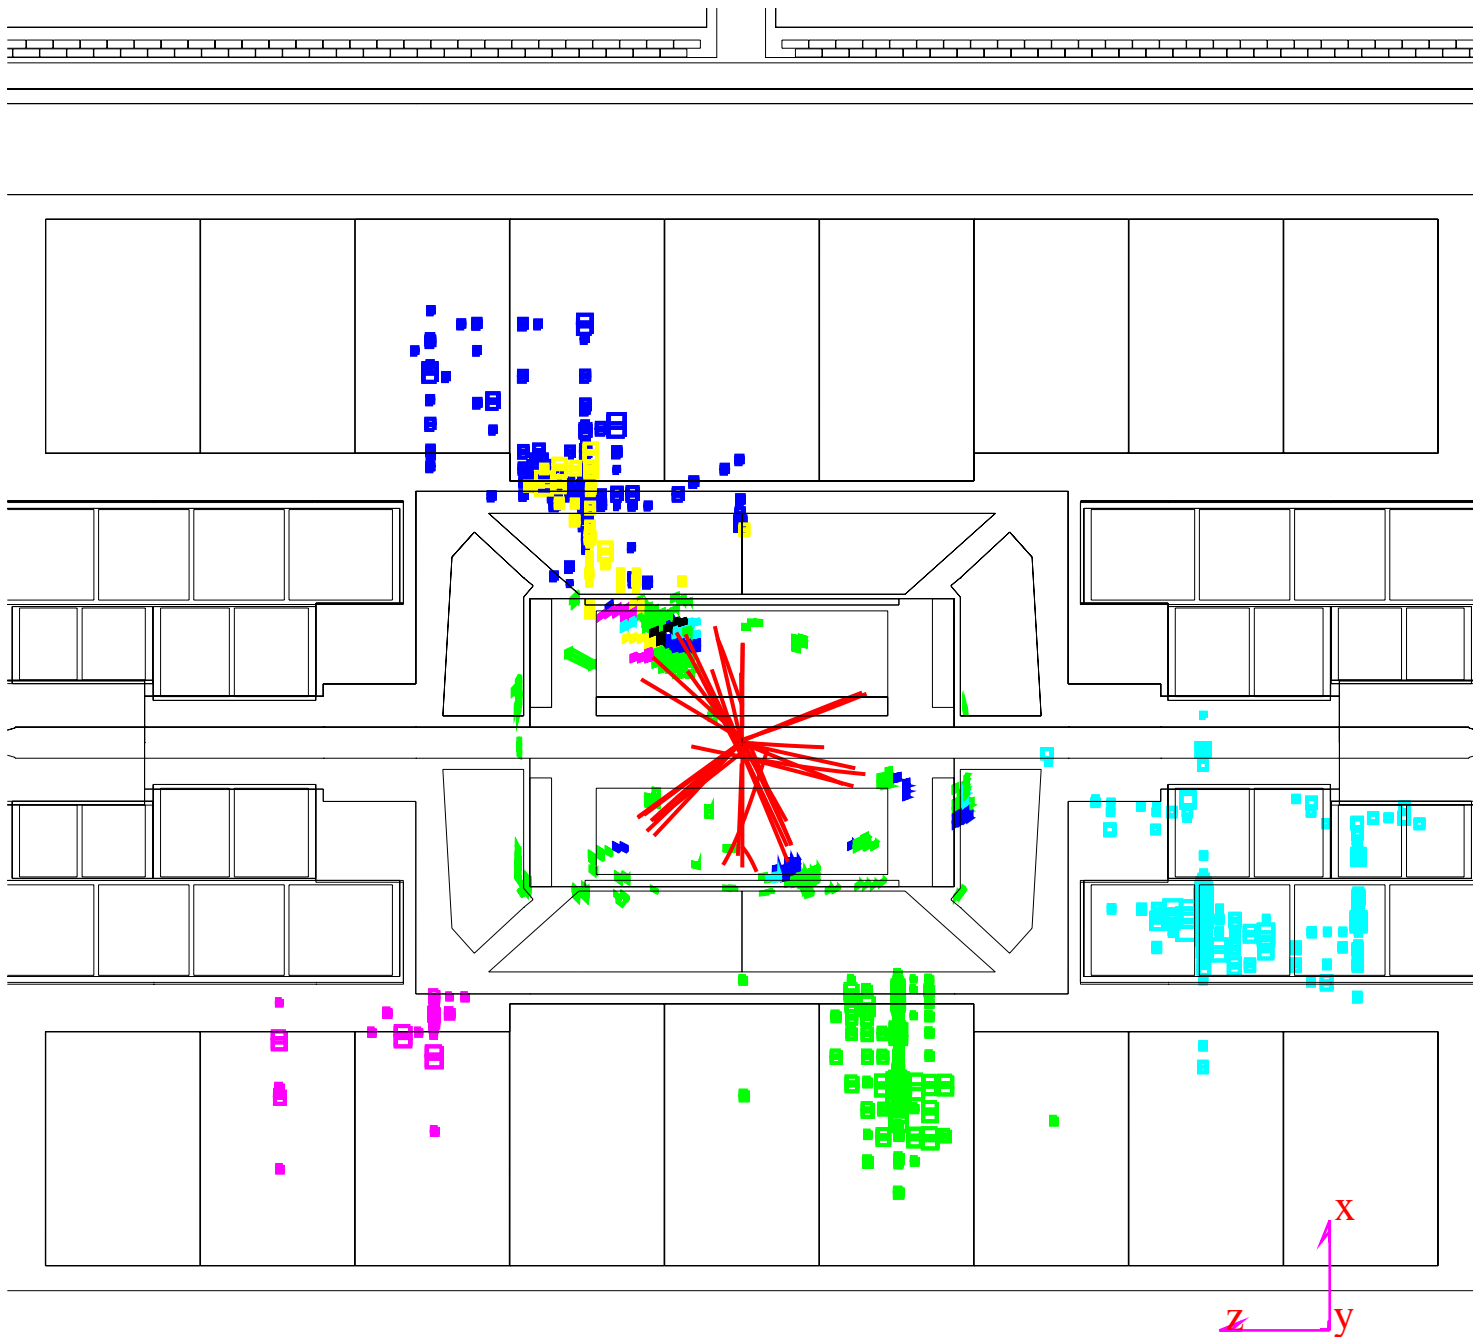

Run # 765301 Event # 1161 Total Energy : 207.38 GeV

Transverse Imbalance :	.0410	Longitudinal Imbalance :	-.0956		
Thrust :	.7456	Major :	.5854	Minor :	.2106
Event DAQ Time :	990803 42548				