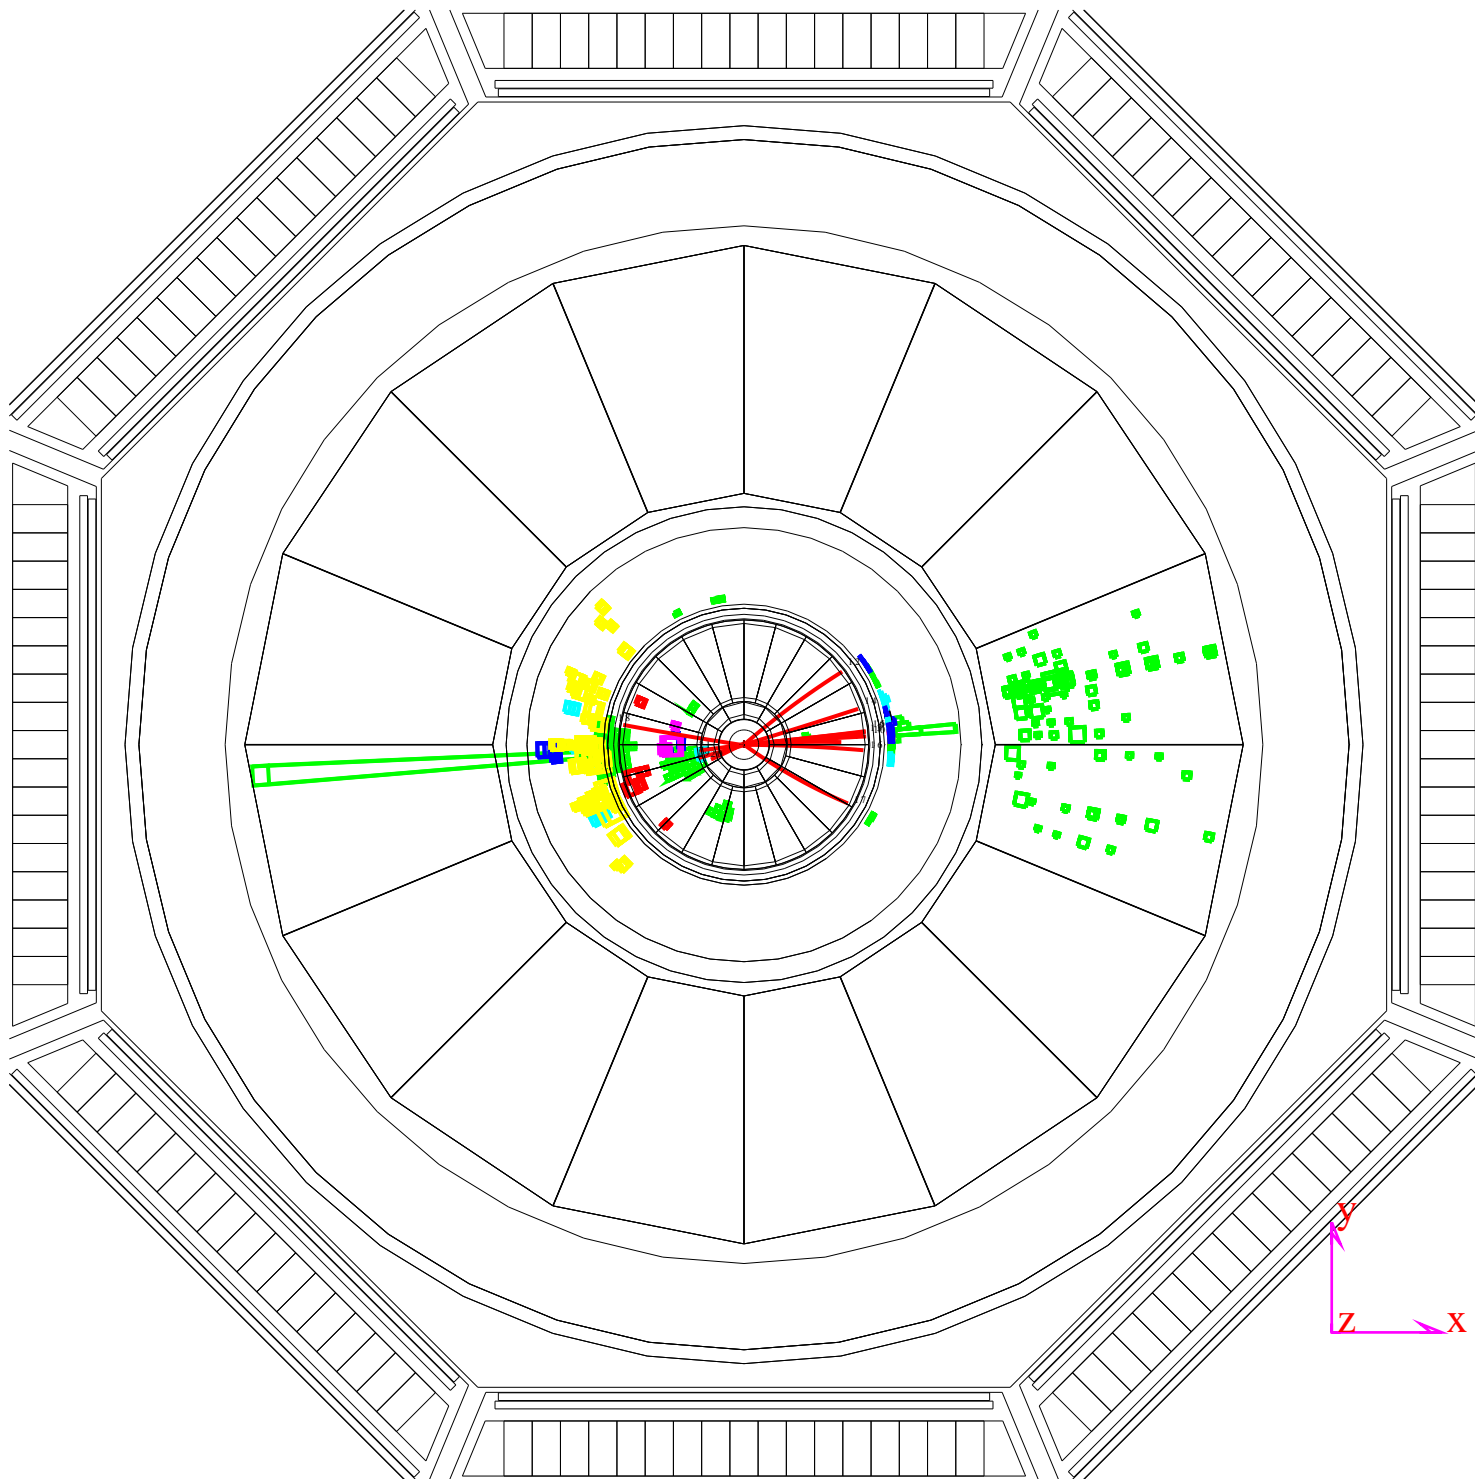

Run # 765202 Event # 1940 Total Energy : 200.75 GeV

Transverse Imbalance :	.0193	Longitudinal Imbalance :	-.0374		
Thrust :	.8052	Major :	.4487	Minor :	.0157
Event DAQ Time :	990803 11255				