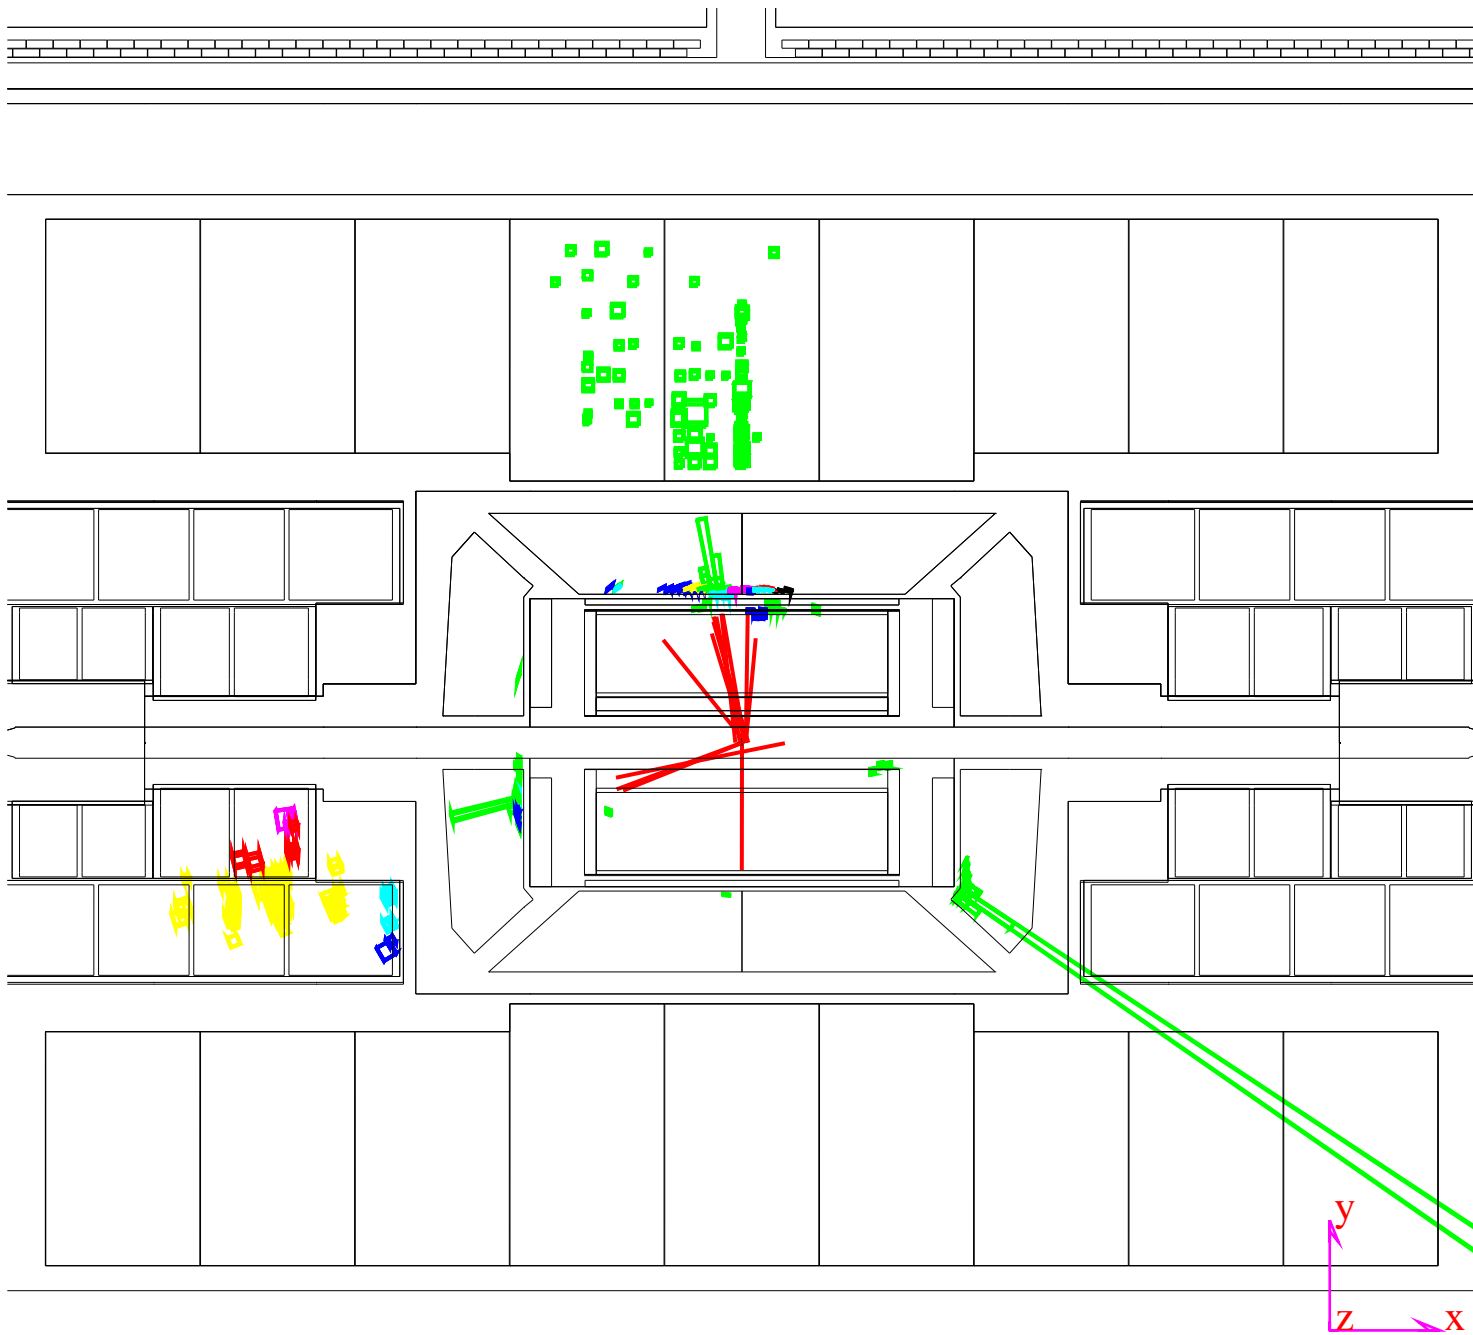

Run # 765202 Event # 1940 Total Energy : 200.75 GeV

Transverse Imbalance :	.0193	Longitudinal Imbalance :	-.0374		
Thrust :	.8052	Major :	.4487	Minor :	.0157
Event DAQ Time :	990803 11255				