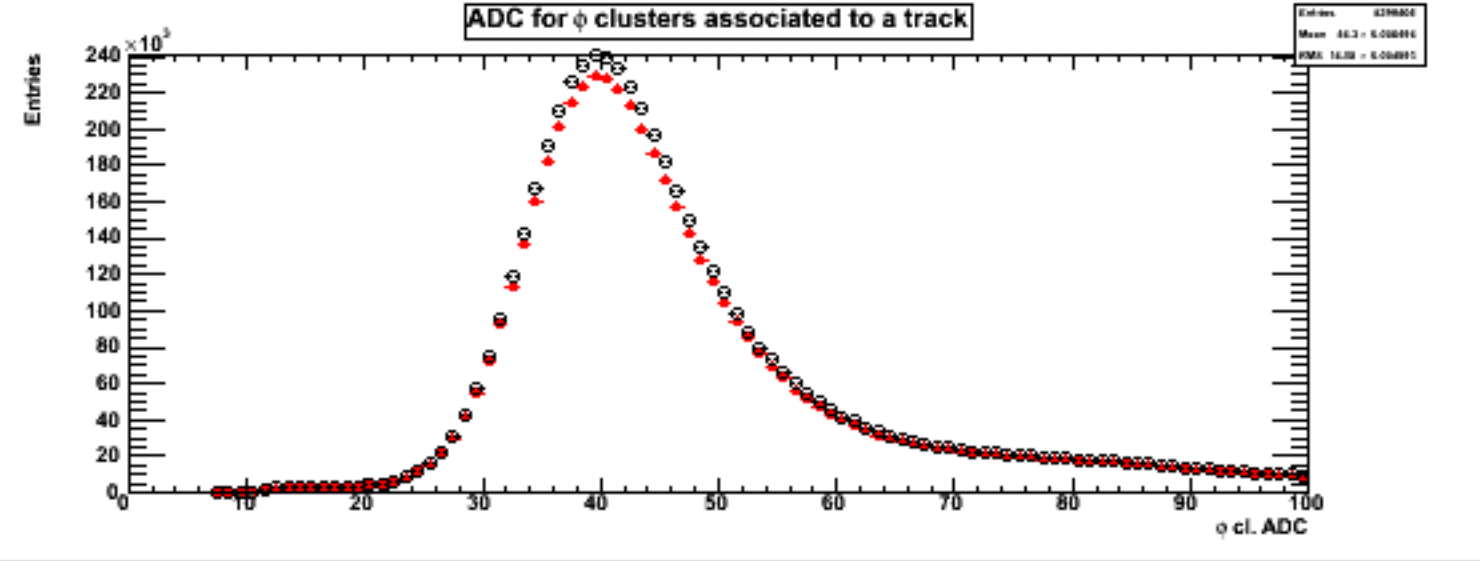

DATASET
ROOT file: VELODQM_96948_2011-07-25_04.15.07_ZS.root
I/V file not yet specified

REFERENCE FILES
ROOT file: ref_ZS_MagUp_DATA_2011.root
I/V reference not yet specified

Reference(s)
 On / off

Contents of "Tracks" monitoring: Filled for ZS data

Tracks-based monitoring comprises histograms with basic tracks distributions, a (biased) residual distributions, monitoring of modules and sensors (pseudo-) efficiencies, and ADC Landau curves for clusters on tracks