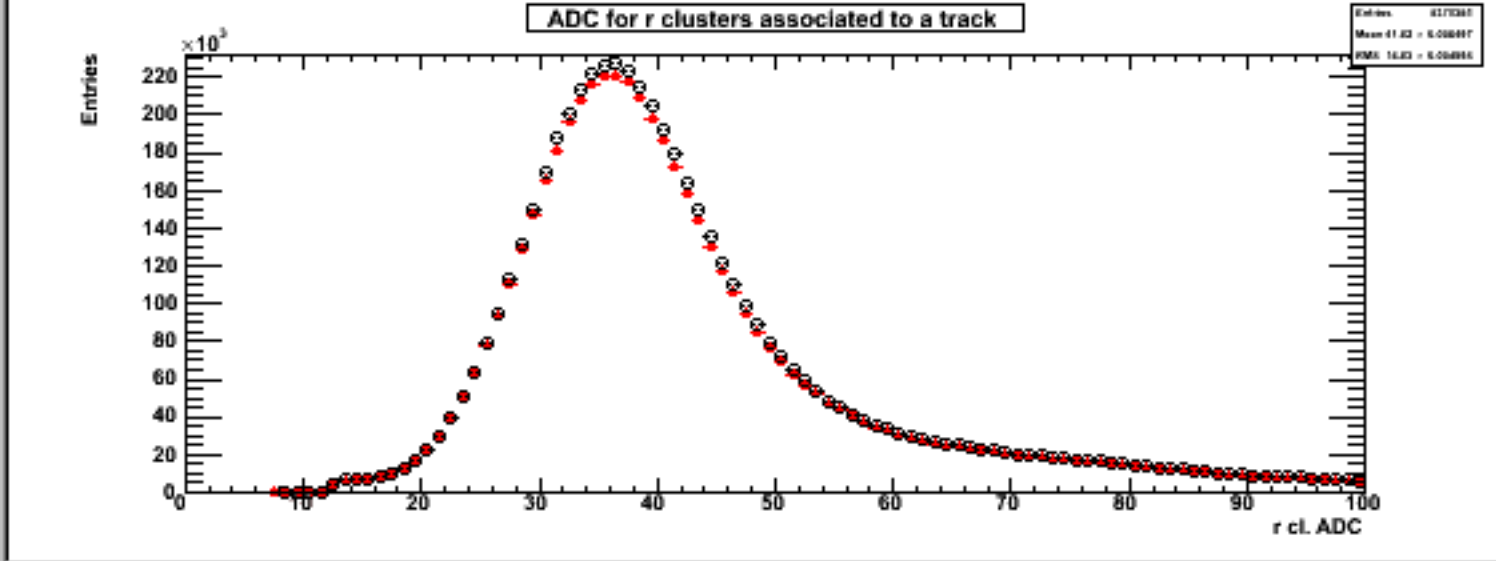

DATASET
ROOT file: VELODQM_96948_2011-07-25_04.15.07_ZS.root
I/V file not yet specified

REFERENCE FILES
ROOT file: ref_ZS_MagUp_DATA_2011.root
I/V reference not yet specified

Reference(s)
 On / off

Contents of "Tracks" monitoring: Filled for ZS data

Tracks-based monitoring comprises histograms with basic tracks distributions, a (biased) residual distributions, monitoring of modules and sensors (pseudo-) efficiencies, and ADC Landau curves for clusters on tracks