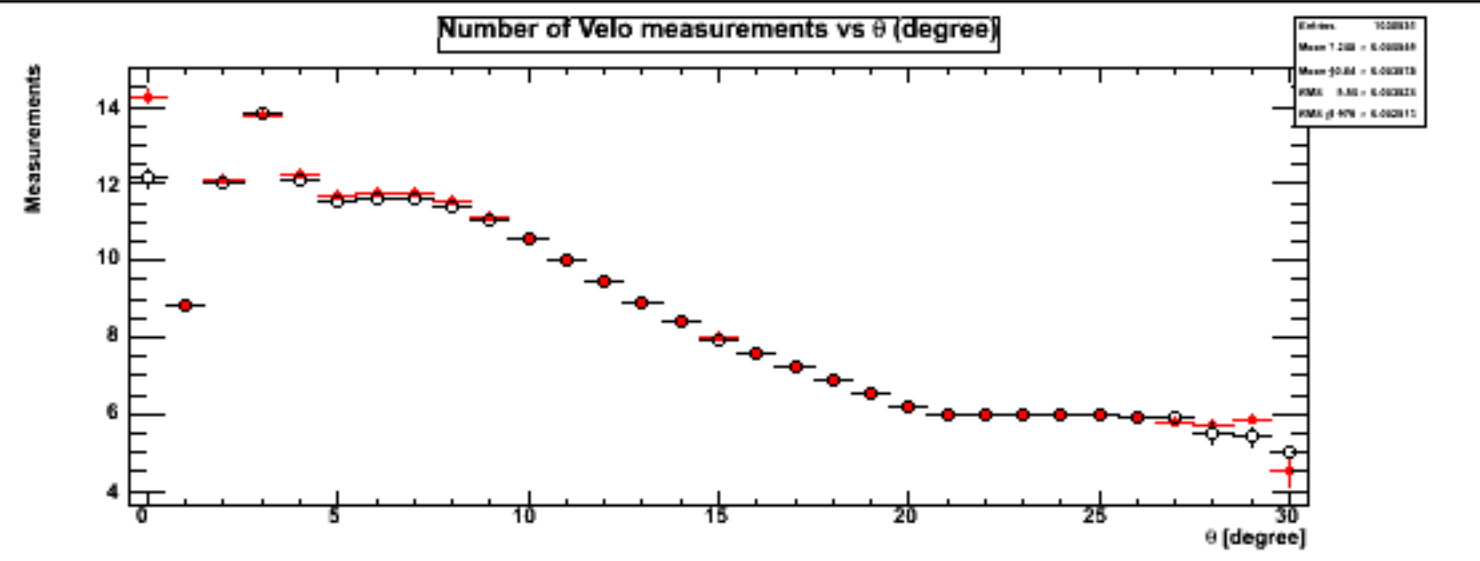

DATASET
ROOT file: VELODQM_96948_2011-07-25_04.15.07_ZS.root
I/V file not yet specified

REFERENCE FILES
ROOT file: ref_ZS_MagUp_DATA_2011.root
I/V reference not yet specified

Reference(s)
 On / off

Contents of "Tracks" monitoring: Filled for ZS data

Tracks-based monitoring comprises histograms with basic tracks distributions, a (biased) residual distributions, monitoring of modules and sensors (pseudo-) efficiencies, and ADC Landau curves for clusters on tracks