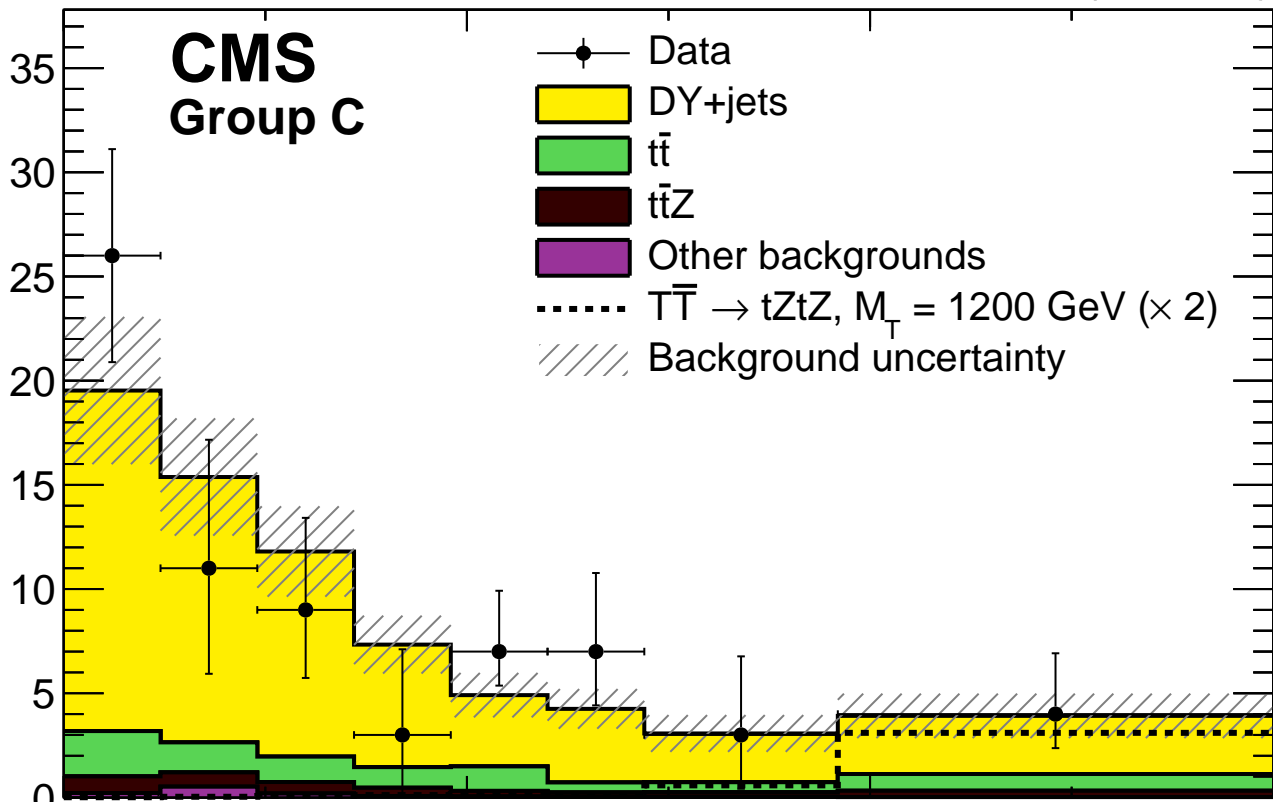

35.9 fb<sup>-1</sup> (13 TeV)

Events / Bin

**CMS**  
**Group C**

Data - Bkg  
Uncertainty