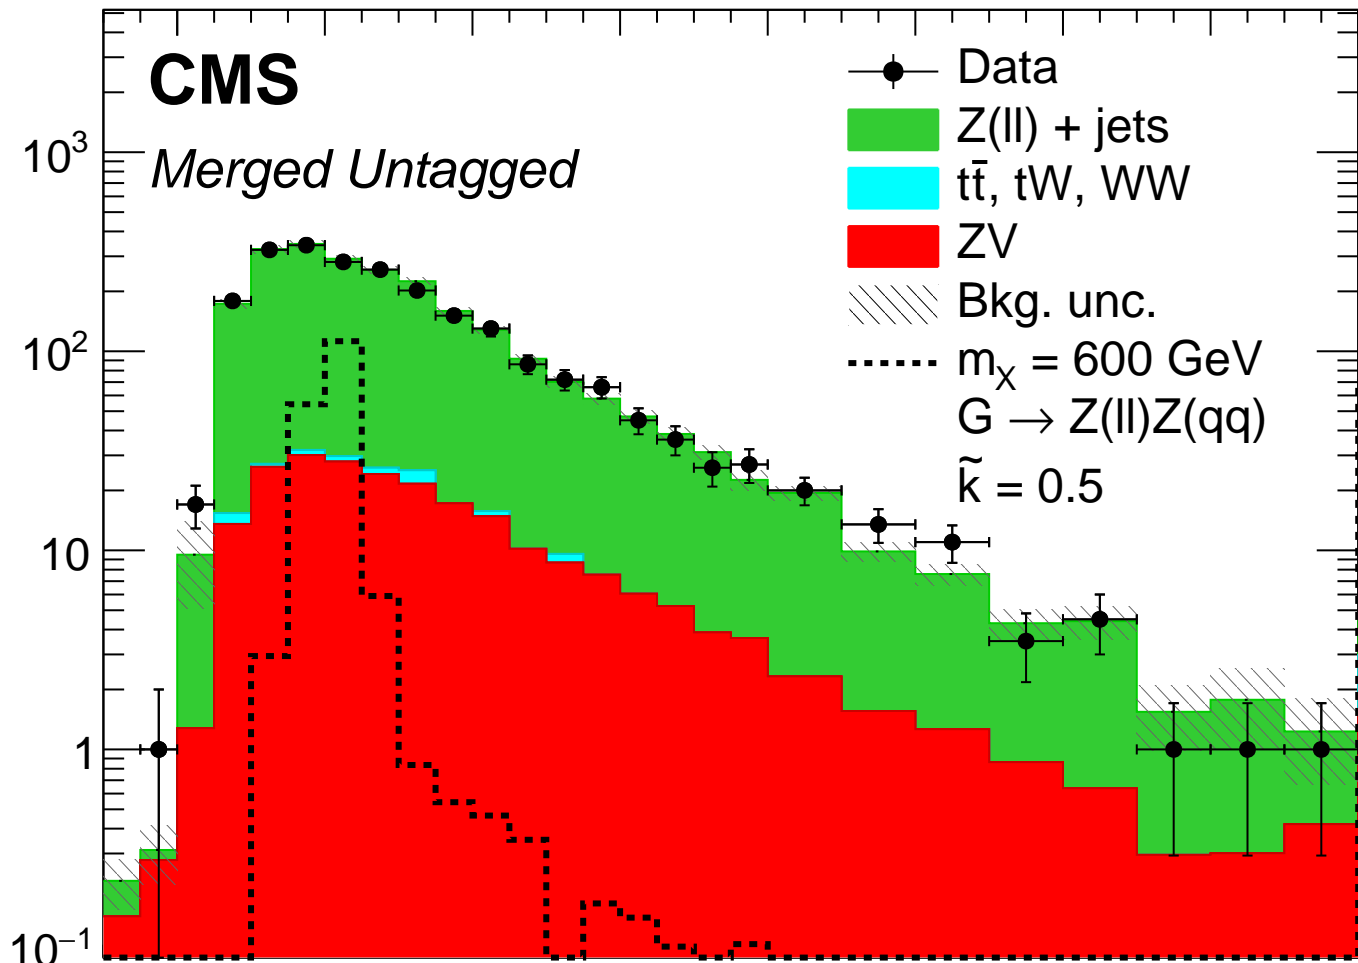

Events / 50 GeV

CMS*Merged Untagged*(Data-fit)/ σ_{data} 