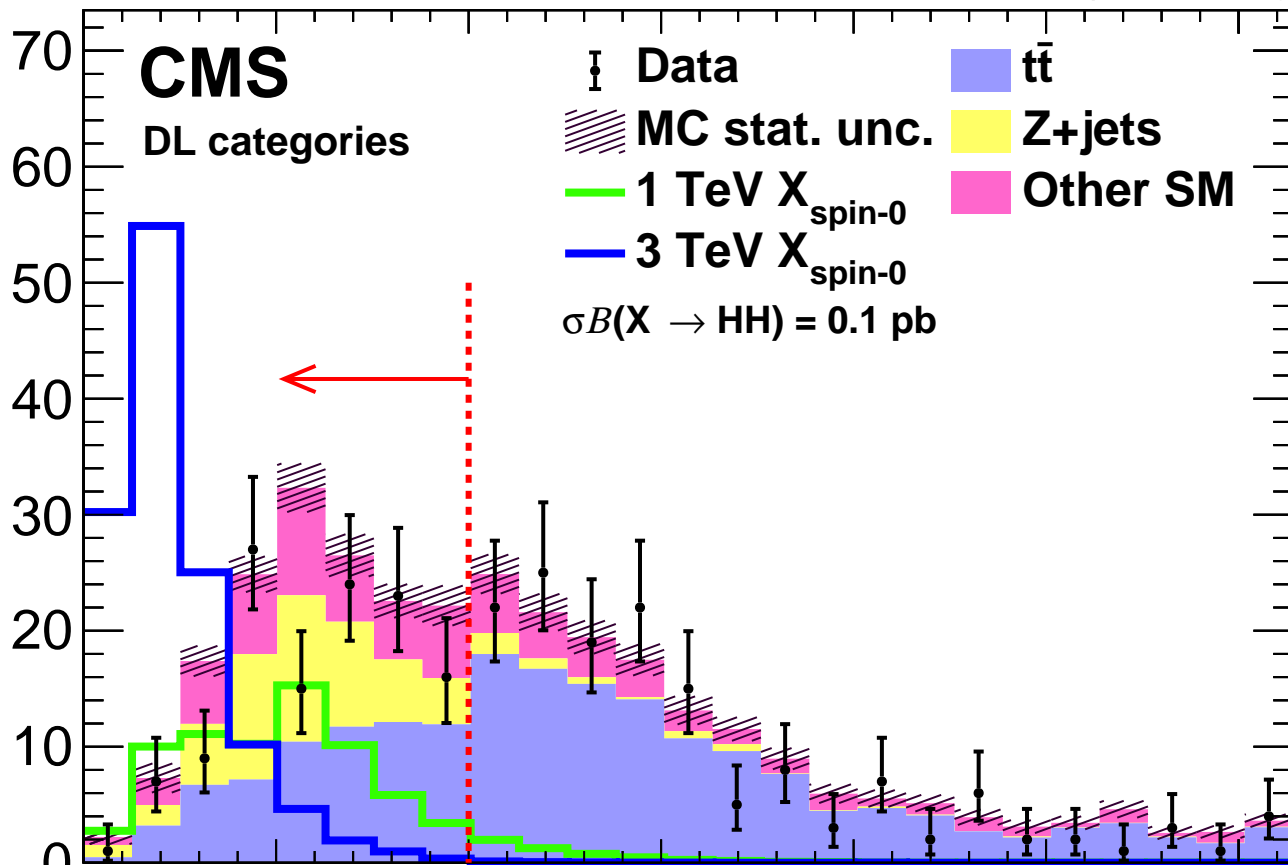

138 fb<sup>-1</sup> (13 TeV)

Events

Data / MC