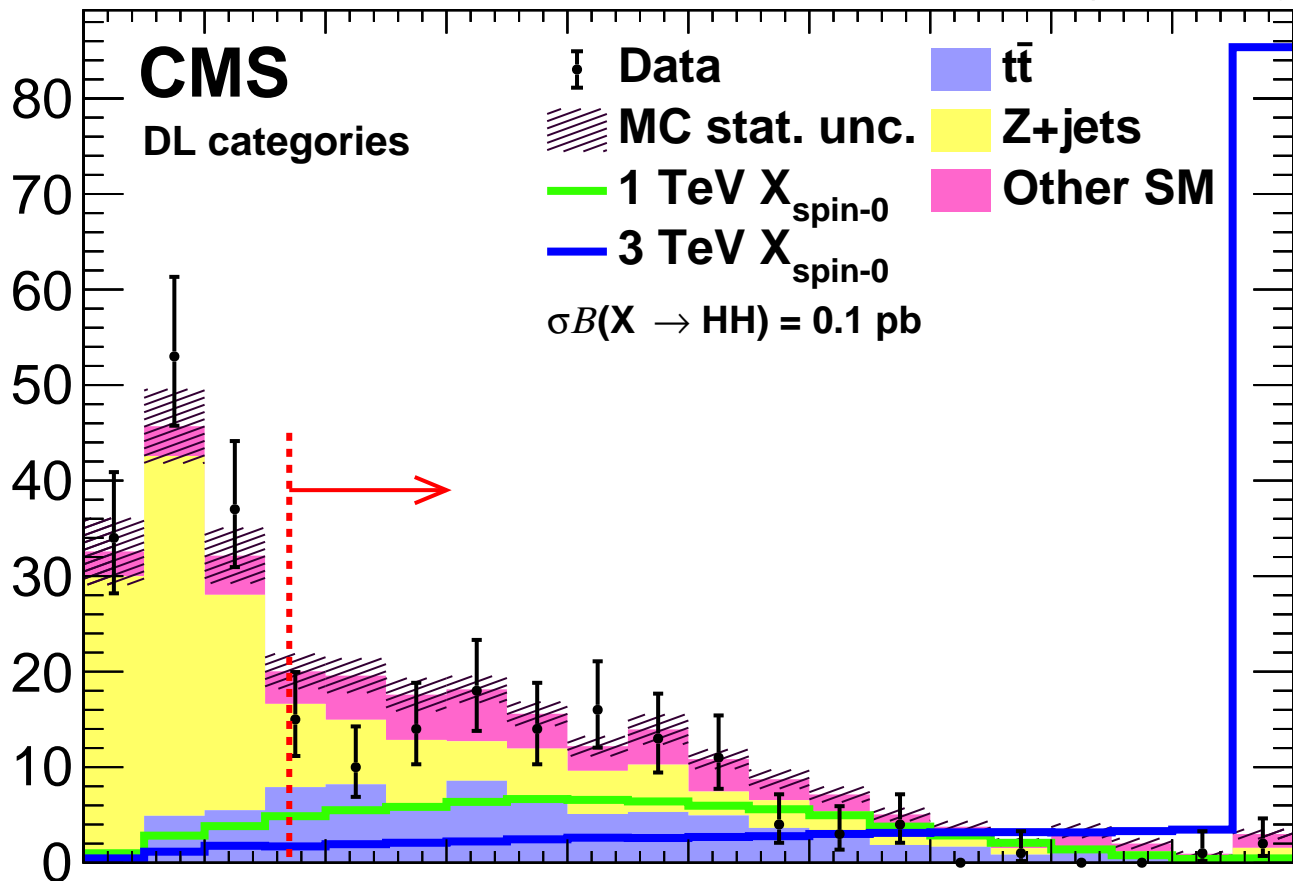

138 fb⁻¹ (13 TeV)

Events / 25 GeV

Data / MC