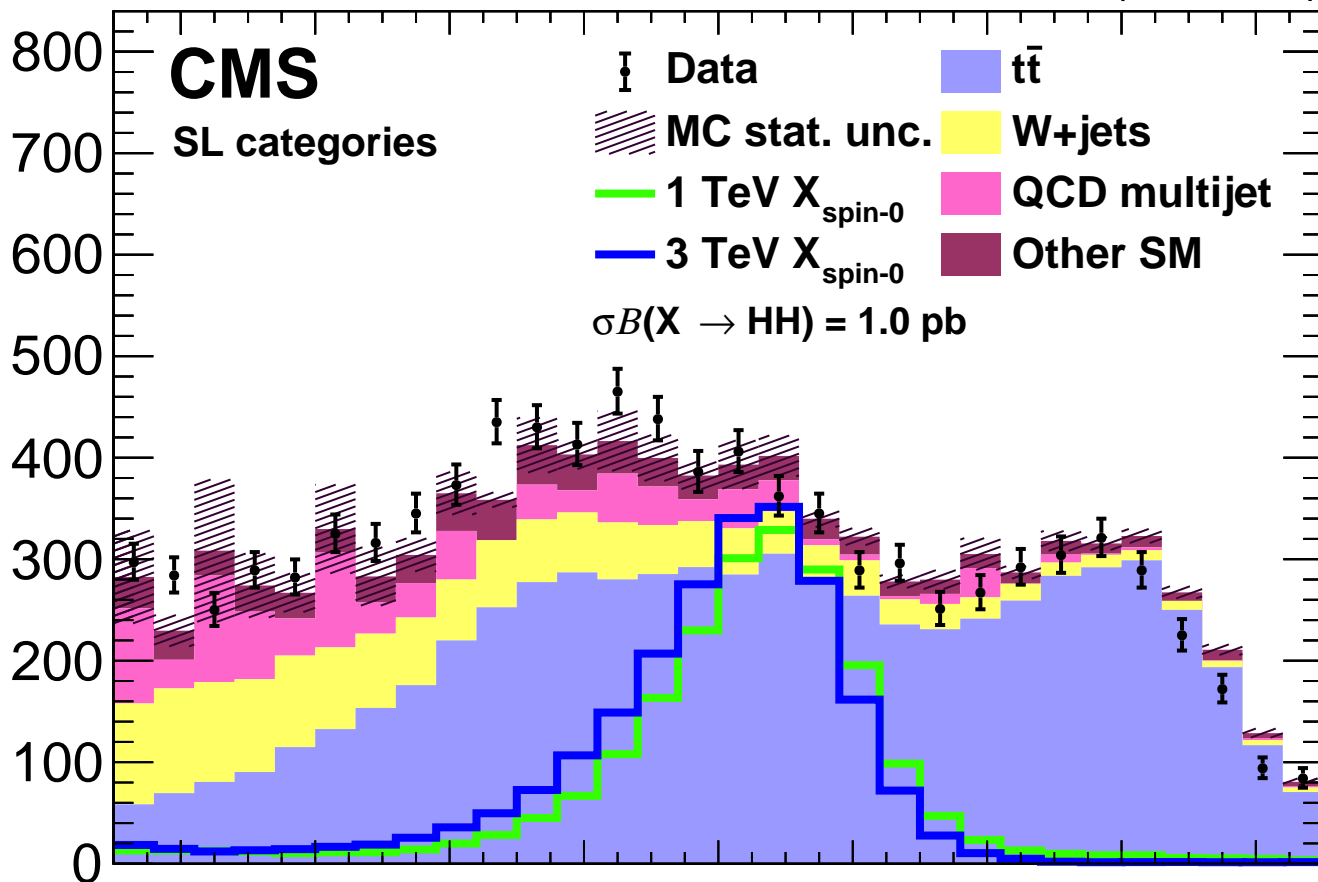

138 fb<sup>-1</sup> (13 TeV)

Events / 6 GeV

Data / MC