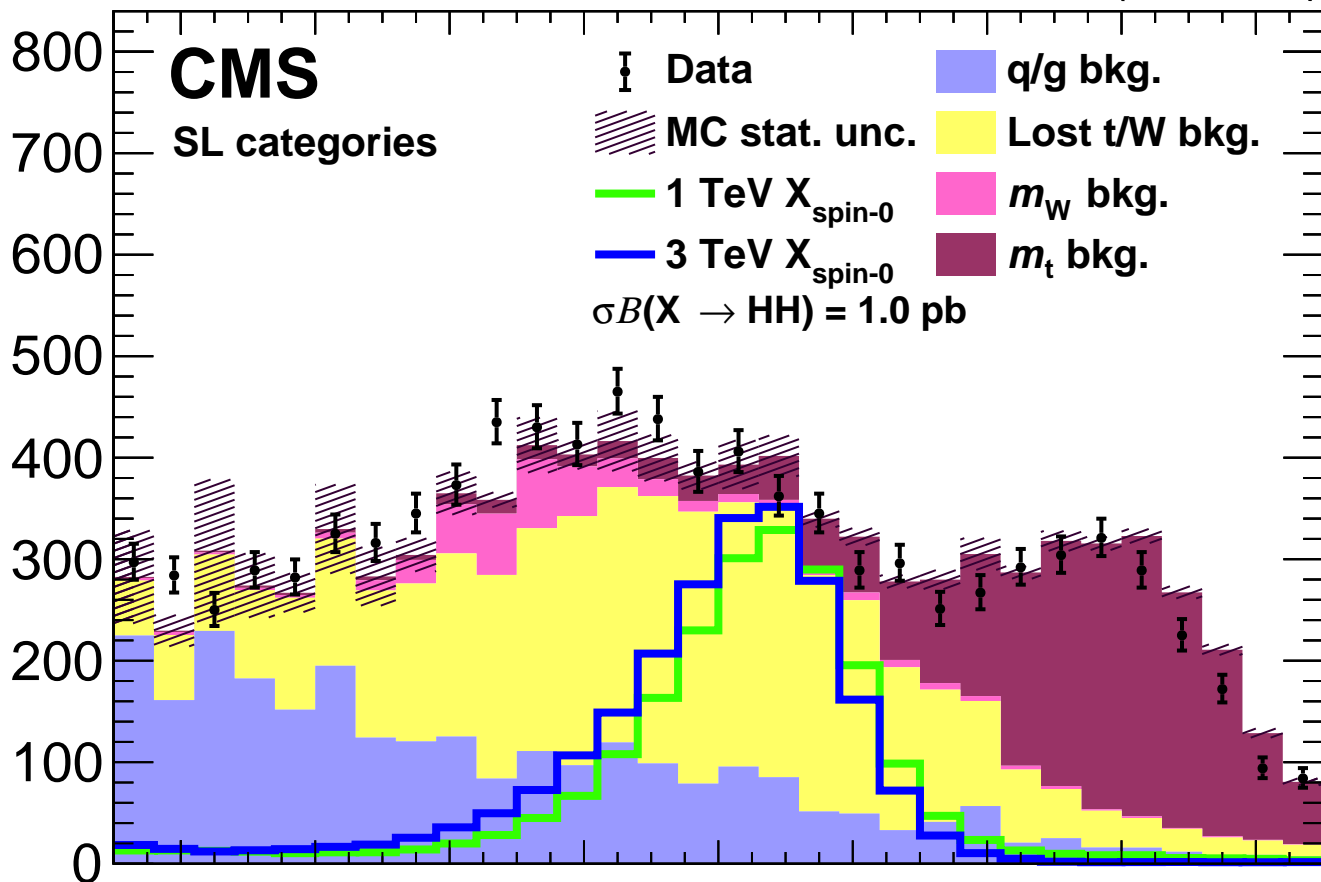

138 fb<sup>-1</sup> (13 TeV)

Events / 6 GeV

Data / MC