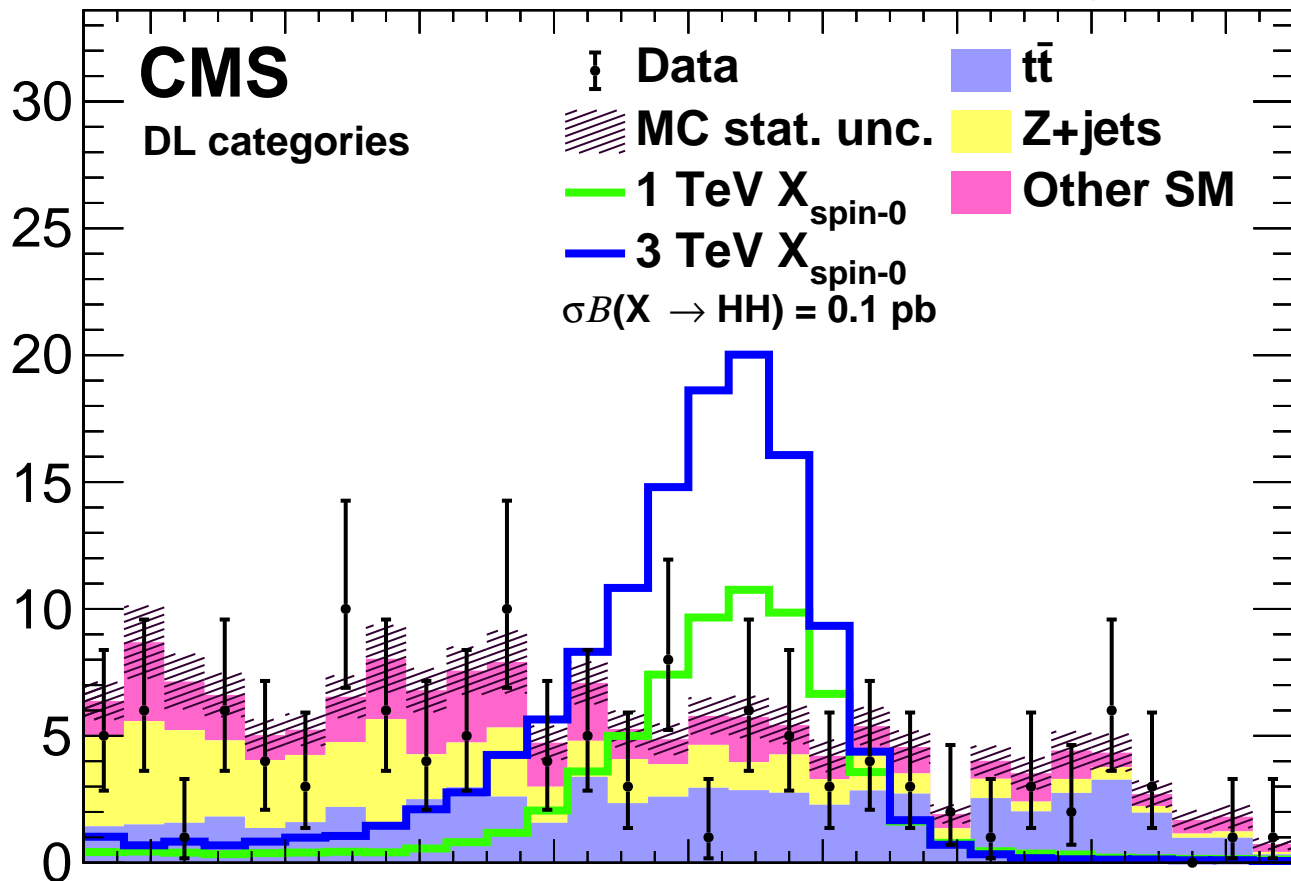

138 fb<sup>-1</sup> (13 TeV)

Events / 6 GeV

Data / MC