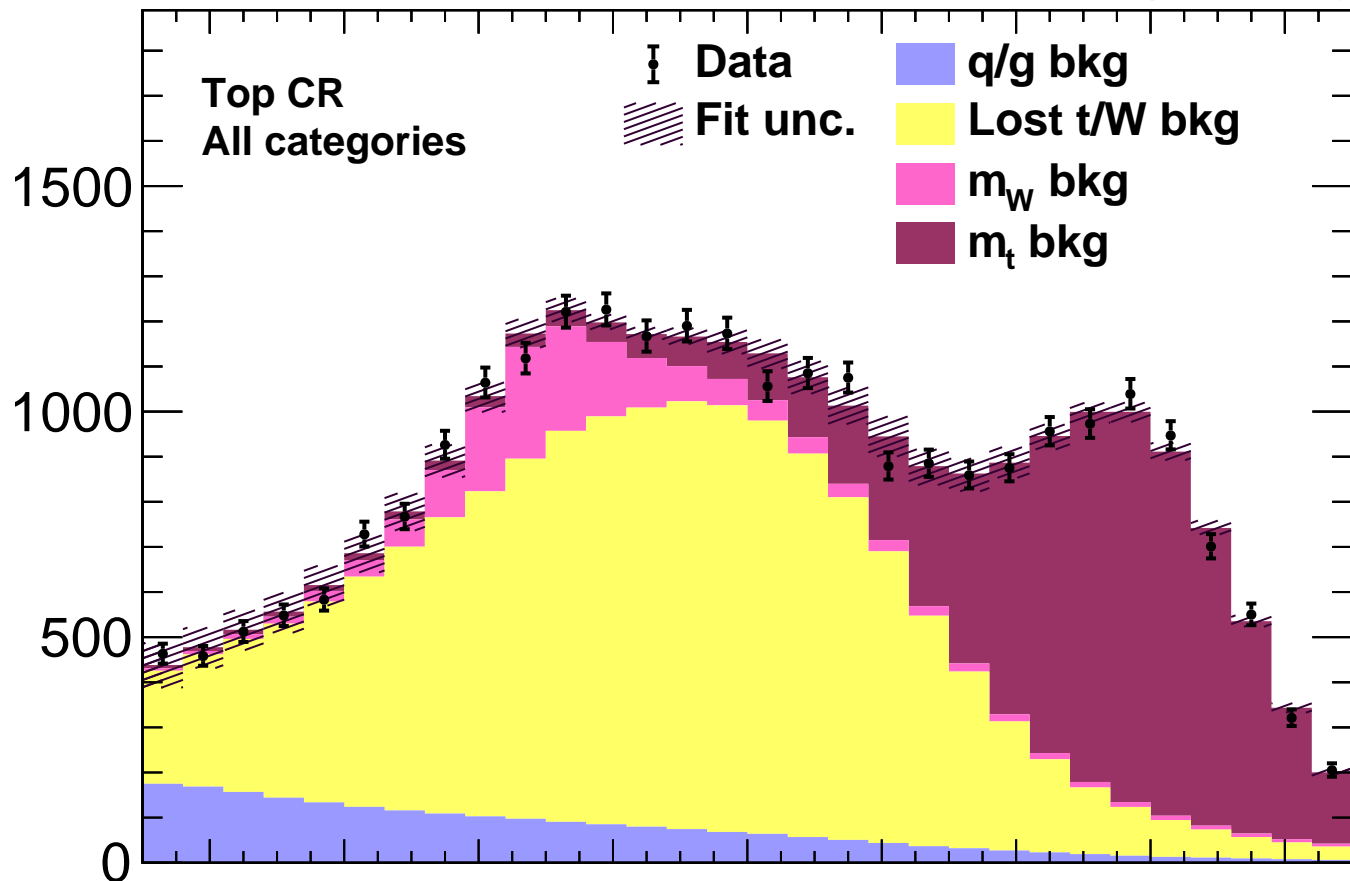

CMS138 fb⁻¹ (13 TeV)

Events / 6 GeV

Data / Fit