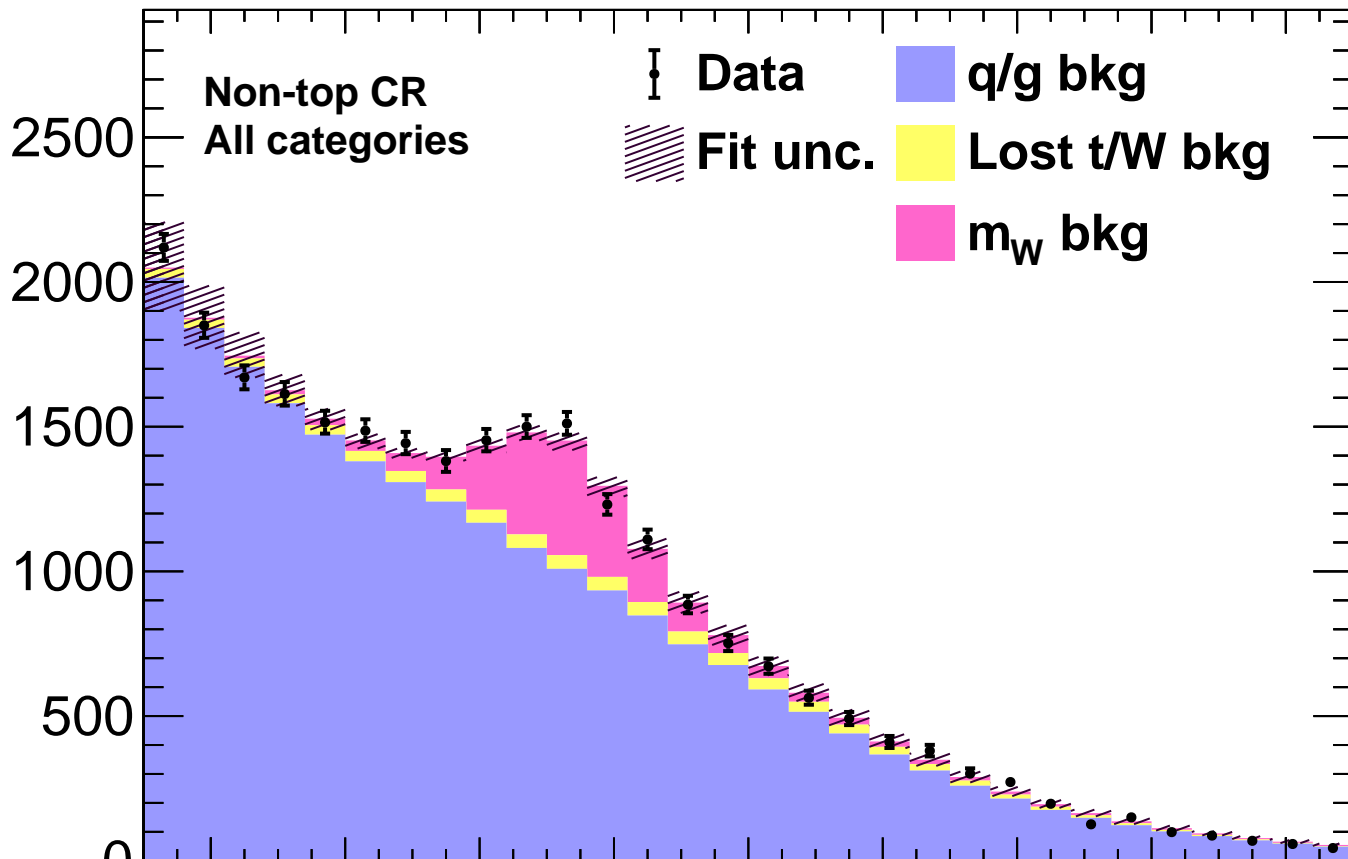

CMS138 fb⁻¹ (13 TeV)

Events / 6 GeV

Data / Fit