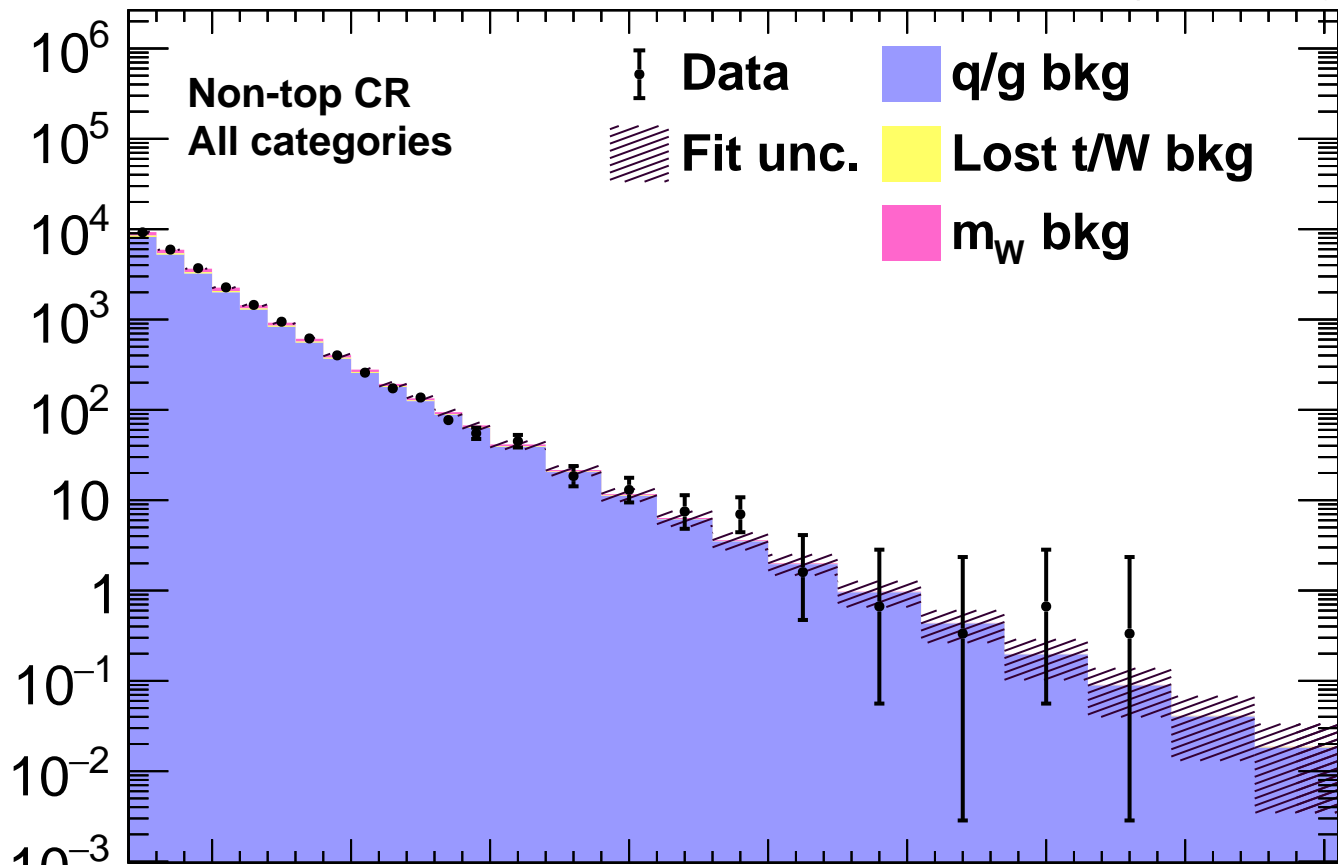

CMS138 fb⁻¹ (13 TeV)

Events / 100 GeV

Data / Fit