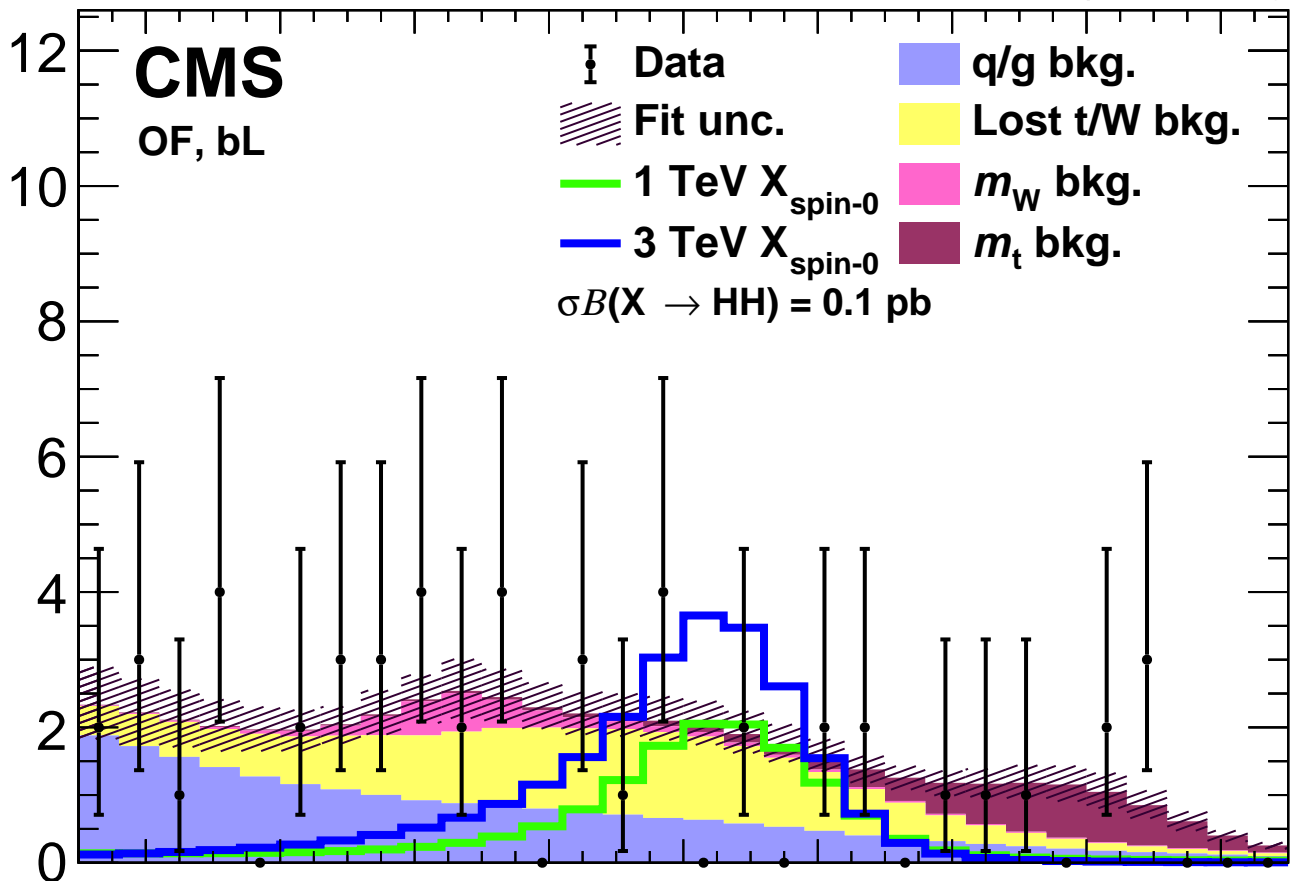

138 fb<sup>-1</sup> (13 TeV)

Events / 6 GeV

**CMS**

OF, bL

Data / fit