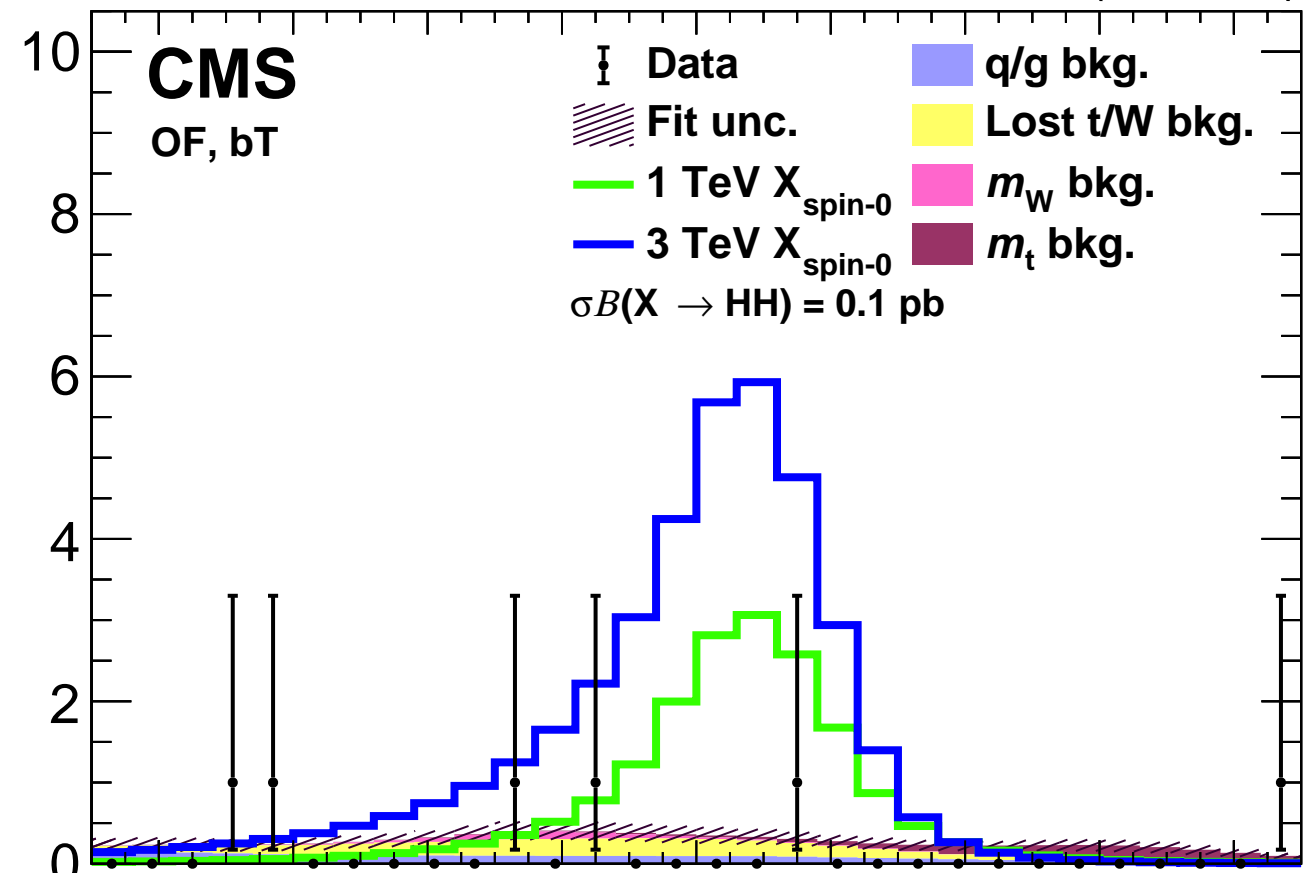

138 fb<sup>-1</sup> (13 TeV)

Events / 6 GeV

**CMS**

OF, bT

Data / fit