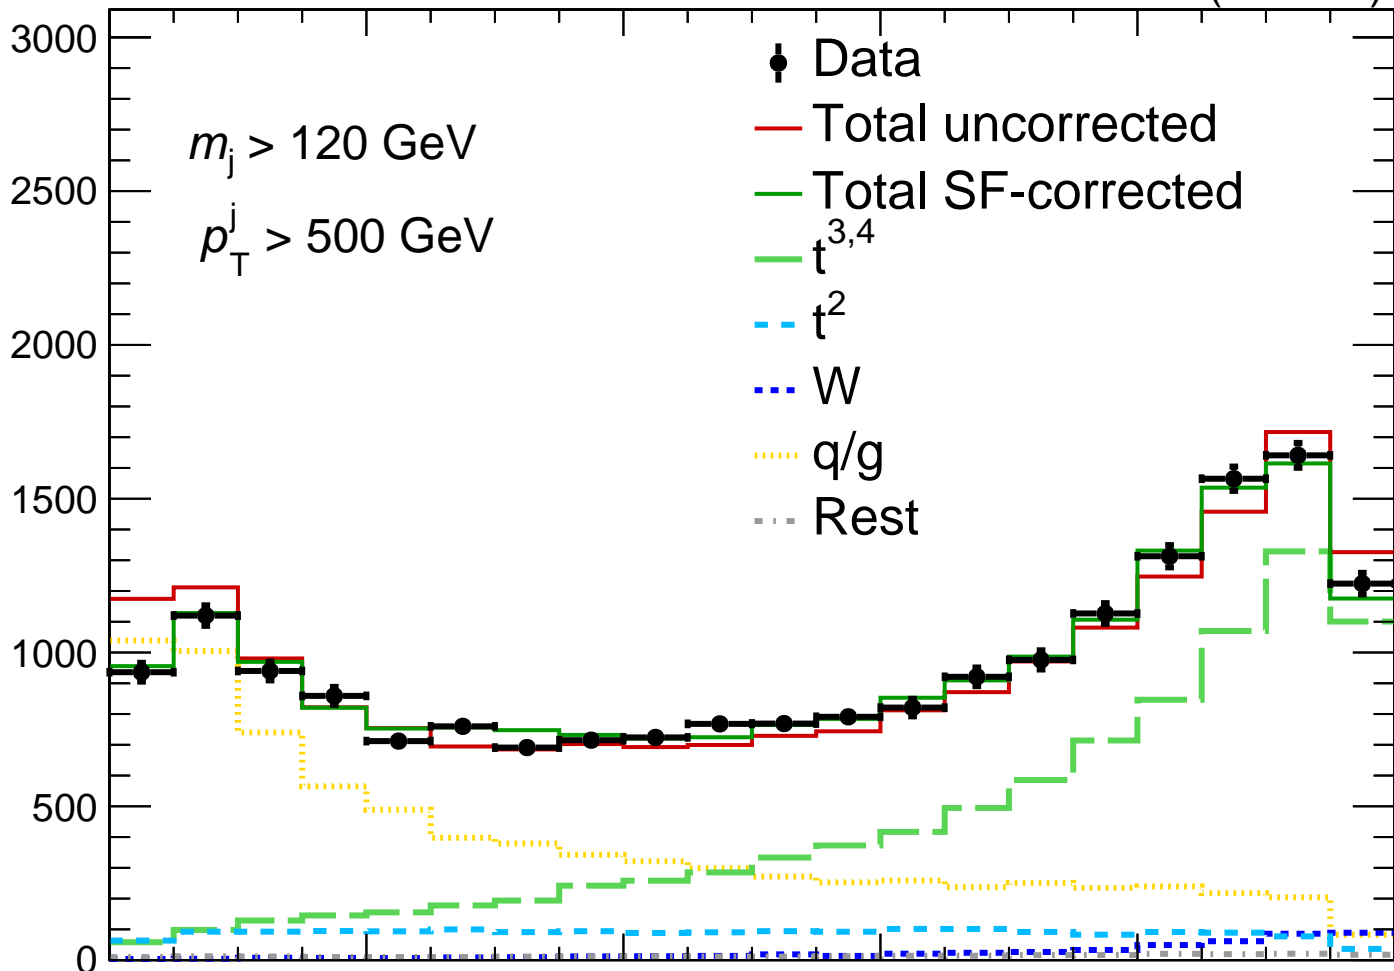

CMS138 fb⁻¹ (13 TeV)

Events / 0.05

Data / sim

deep-WH