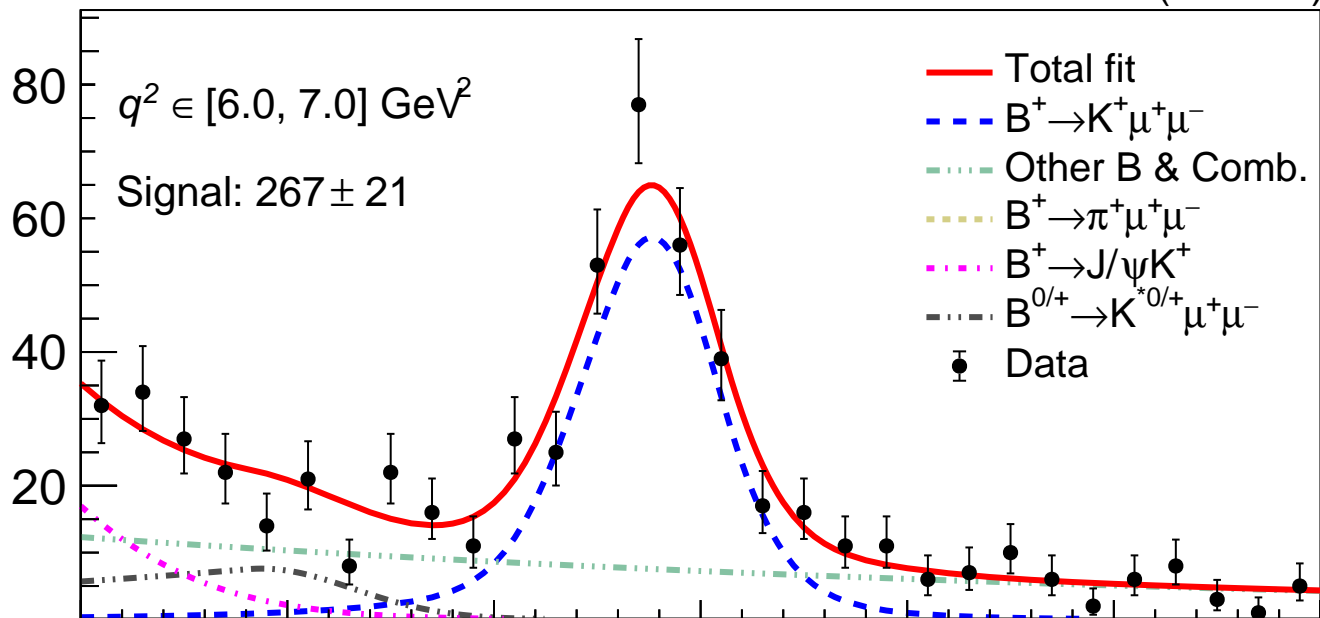

CMS

33.6 fb<sup>-1</sup> (13 TeV)

Candidates / 20 MeV

Pull