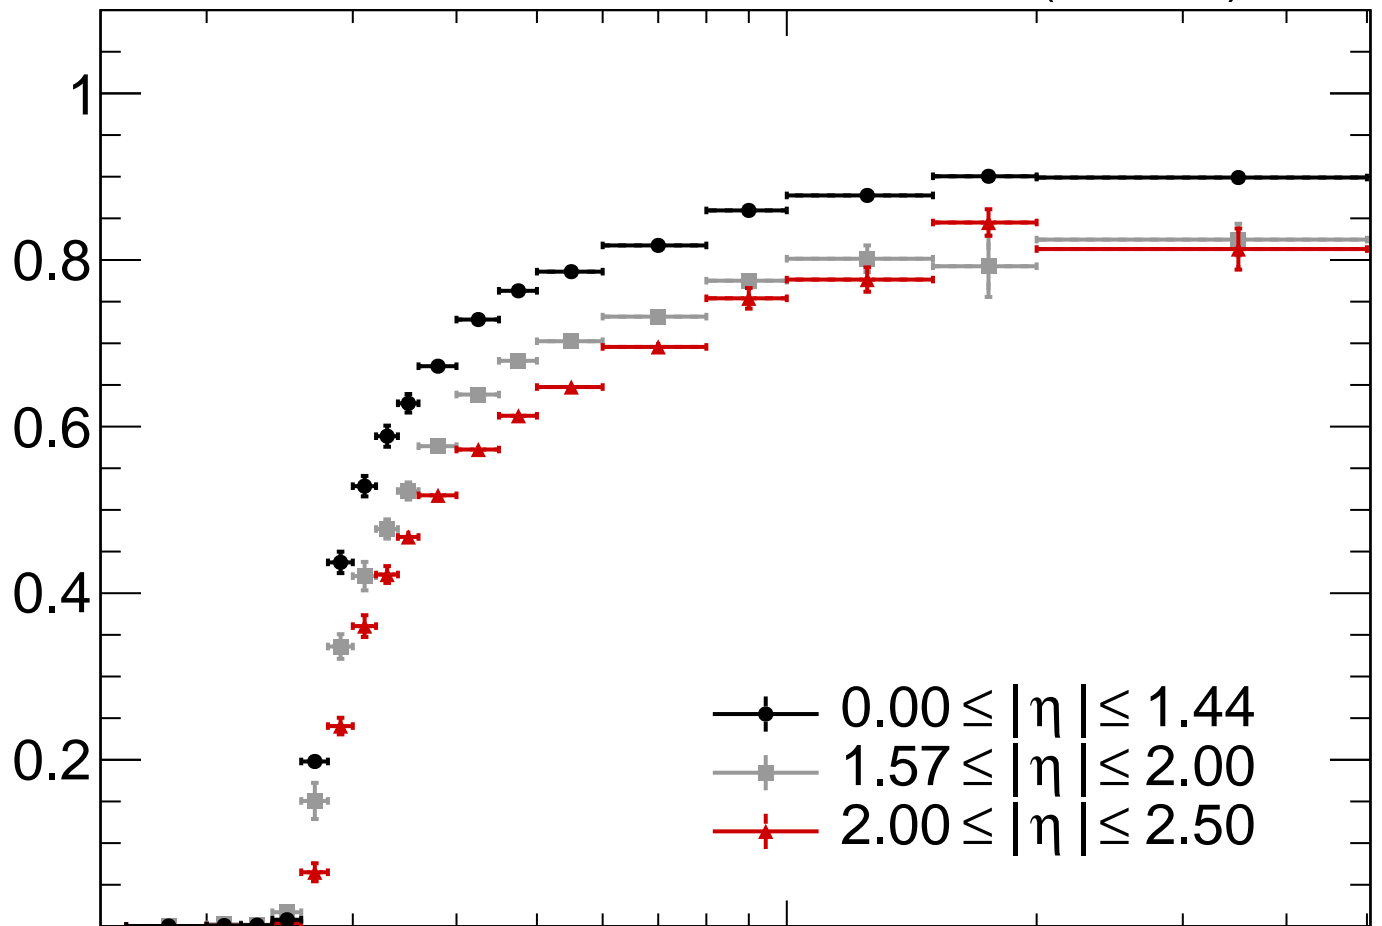

CMS35.9 fb⁻¹ (13 TeV) 2016

Trigger efficiency

Data / MC