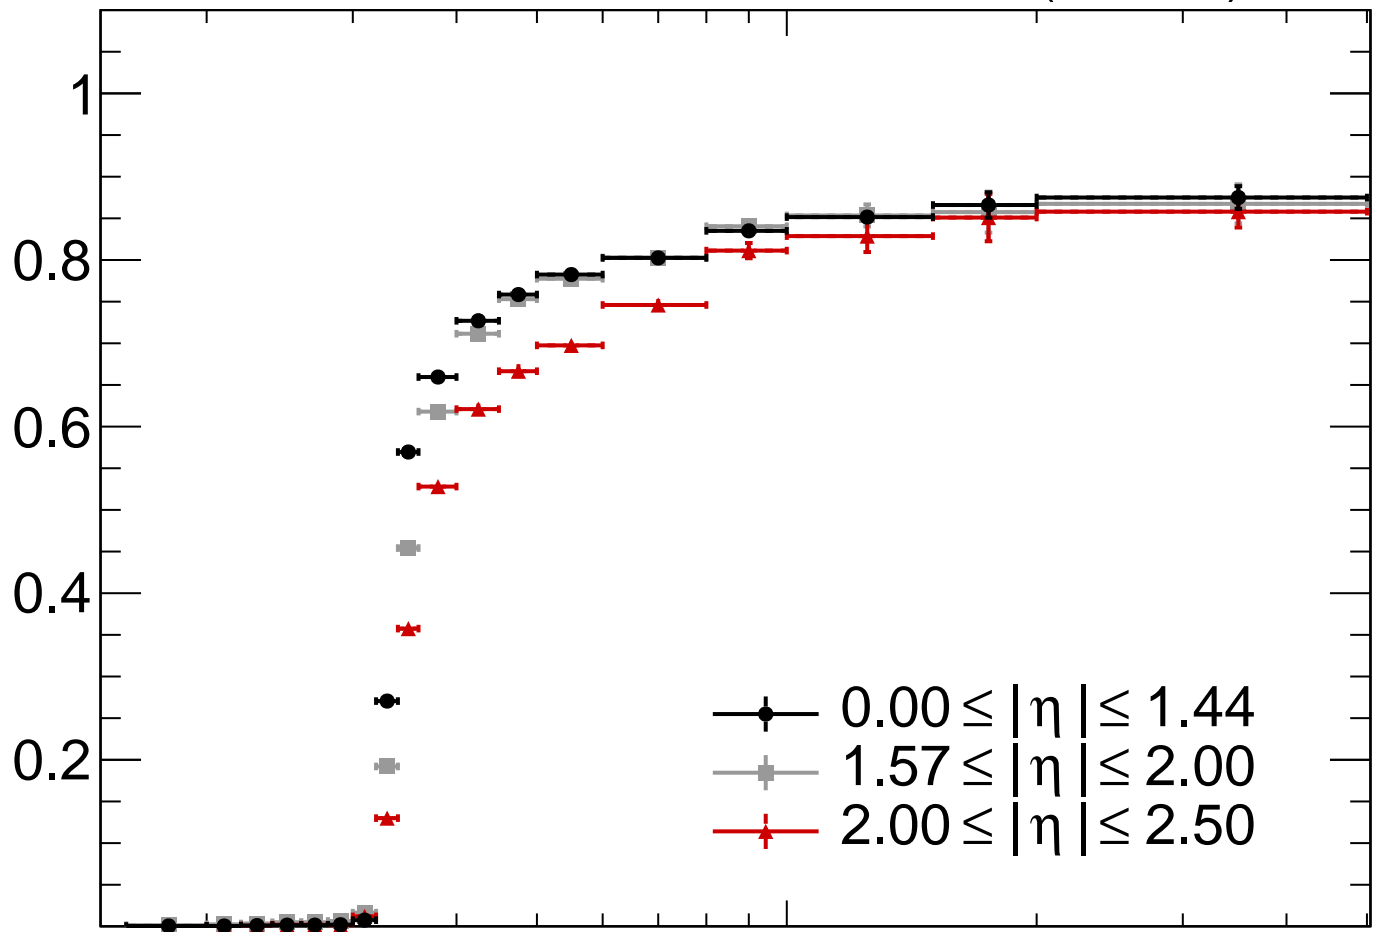

CMS41.5 fb⁻¹ (13 TeV) 2017

Trigger efficiency

Data / MC