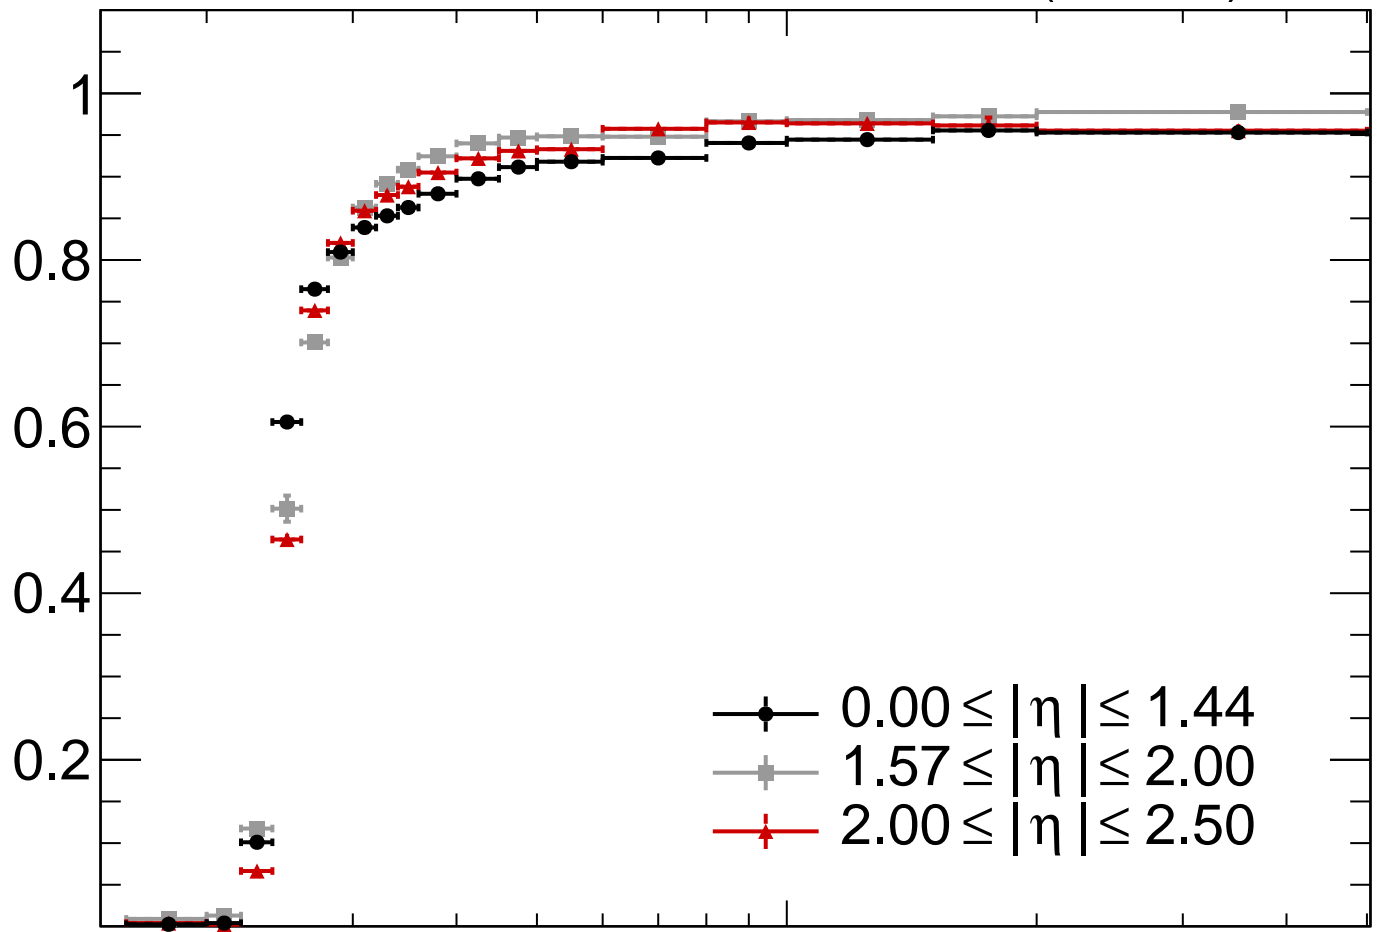

CMS58.7 fb⁻¹ (13 TeV) 2018

Trigger efficiency

Data / MC