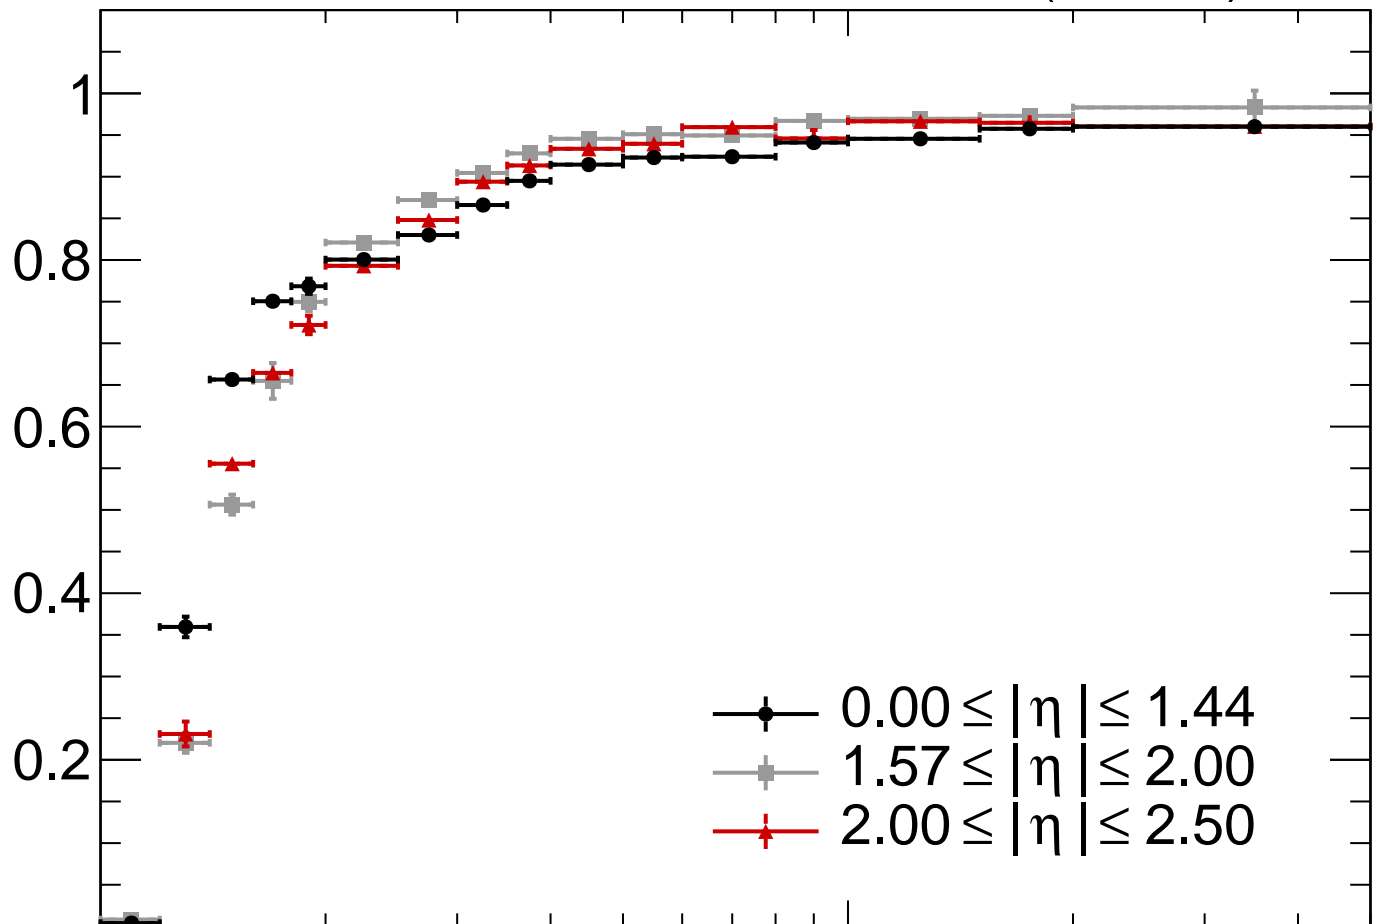

**CMS**58.7 fb<sup>-1</sup> (13 TeV) 2018

Trigger efficiency

Data / MC