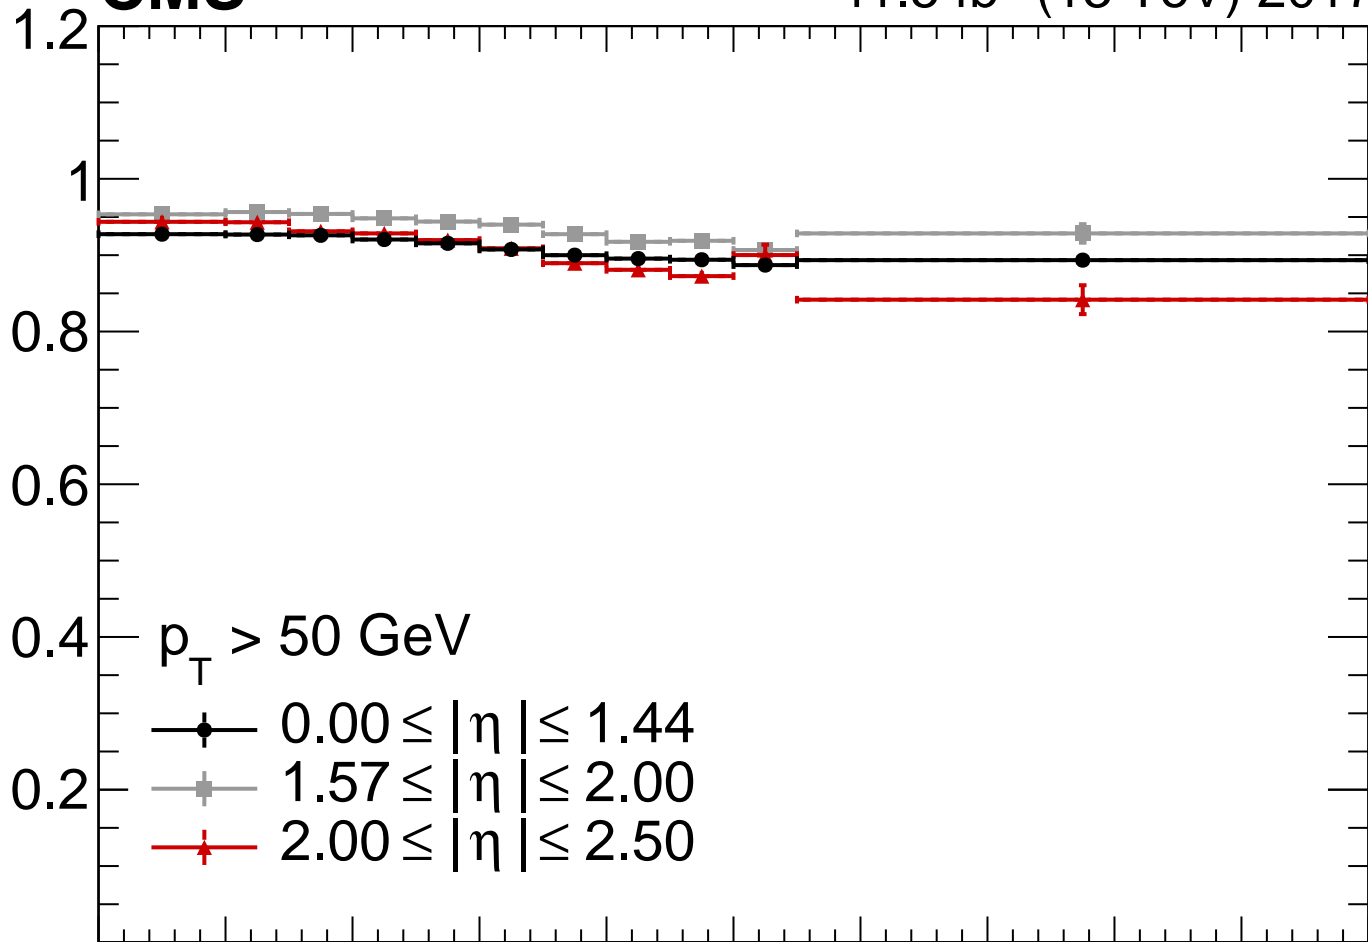

CMS41.5 fb⁻¹ (13 TeV) 2017

Trigger efficiency

Data / MC