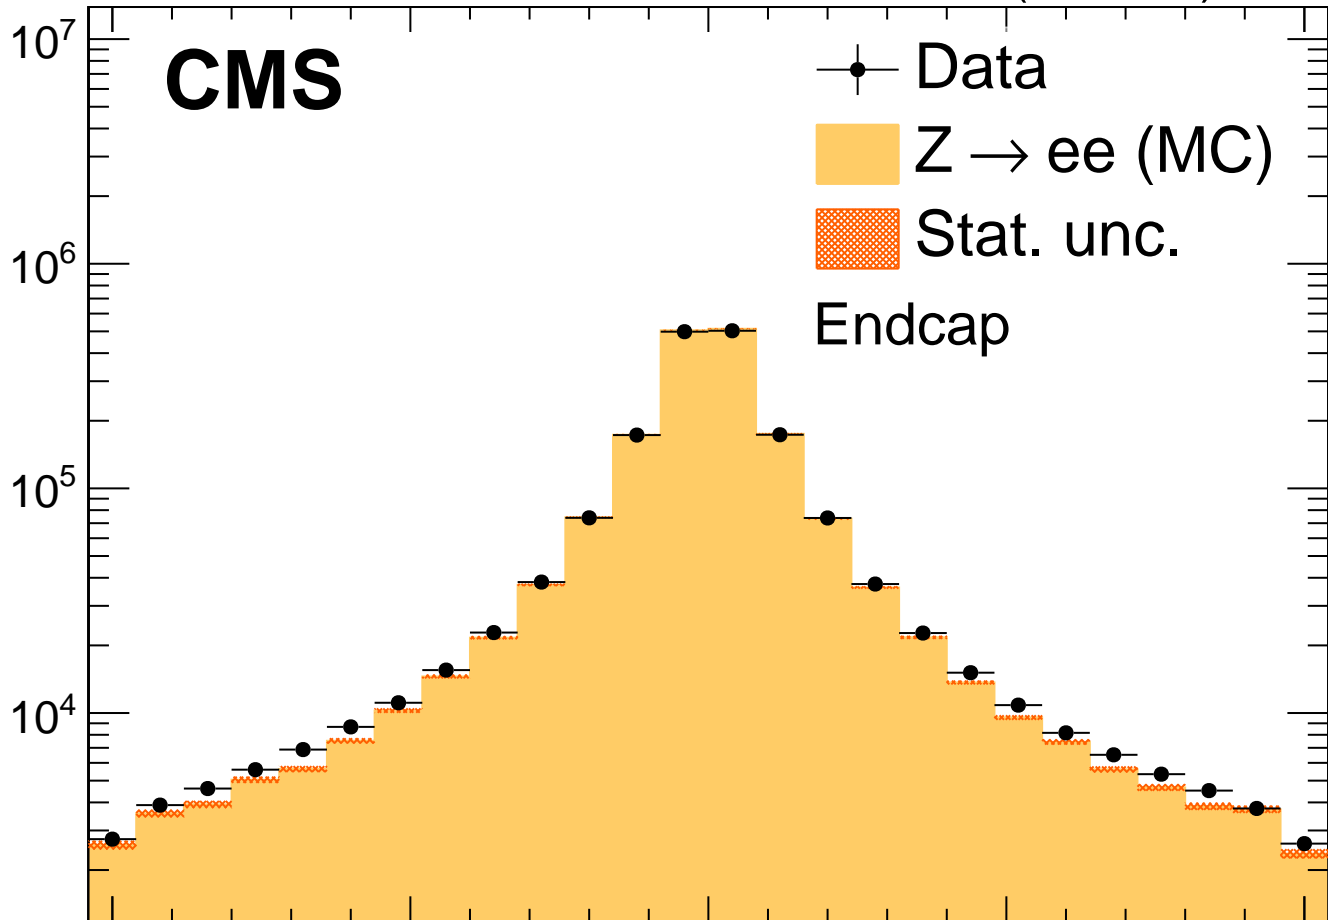

35.9 fb⁻¹ (13 TeV) 2016

CMS

—•— Data

■ Z → ee (MC)

▨ Stat. unc.

Endcap

Events / 0.0080 rad

Data / MC