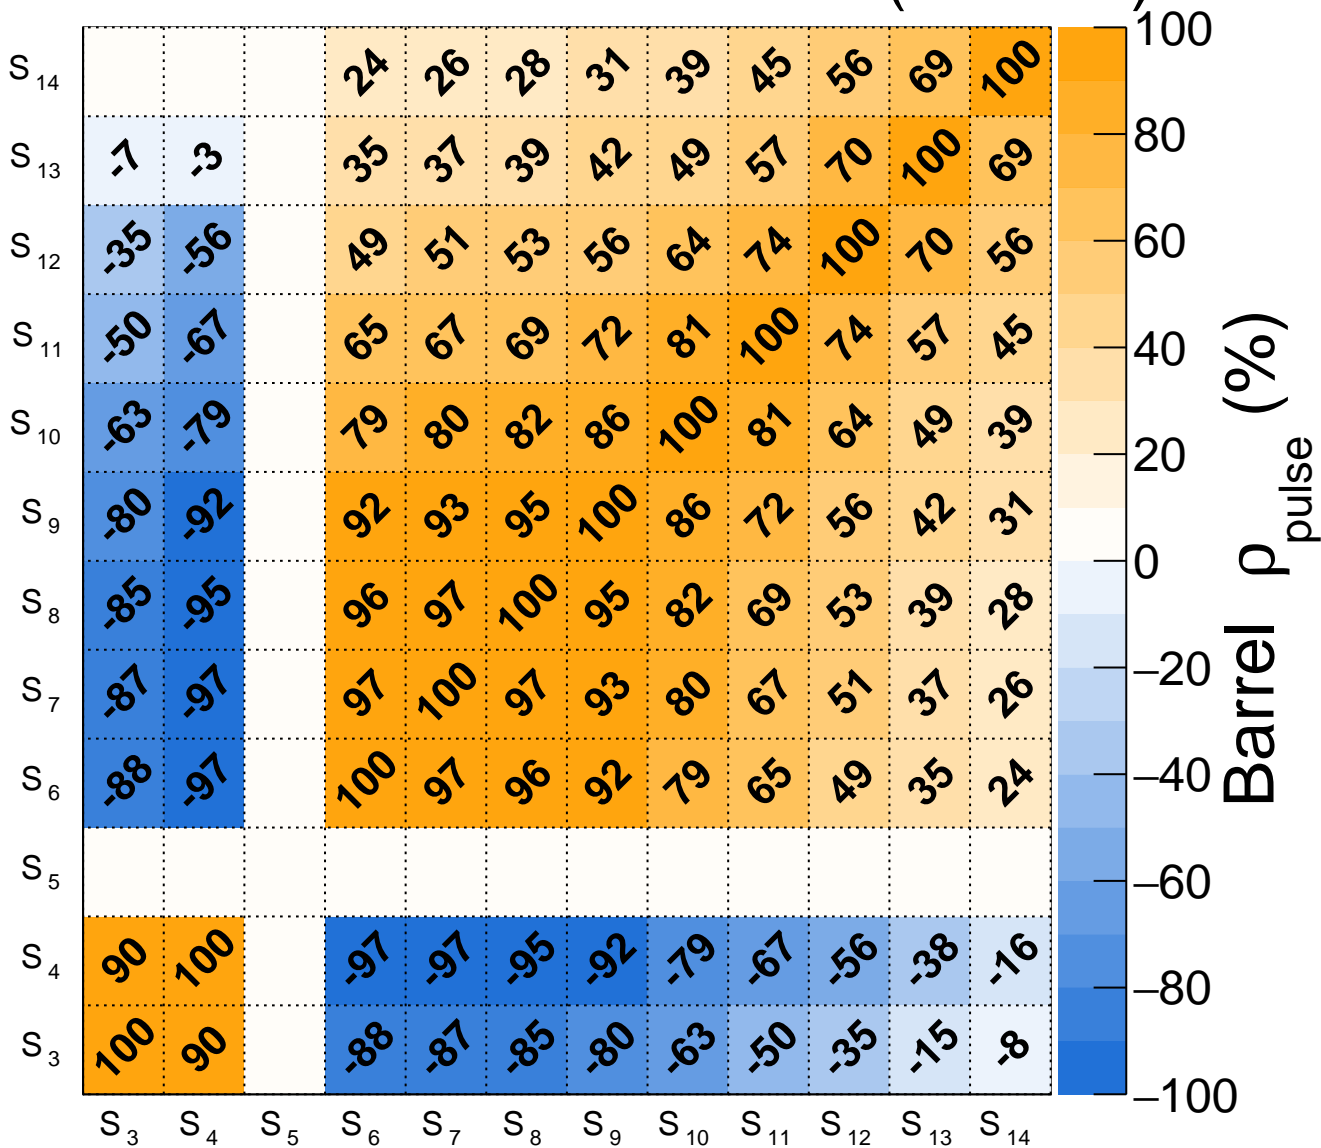

CMS

1 fb⁻¹ (13 TeV)

Time sample

Time sample