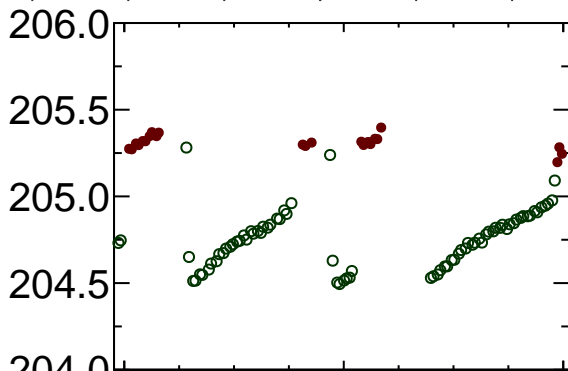

CMS

159 fb⁻¹ (13 TeV)

Pedestal mean (ADC counts)

208

2018/08

2018/08

2018/08

Barrel

204

202

200

● Non-collision runs

○ Collision runs

2016/12

2017/12

2018/12