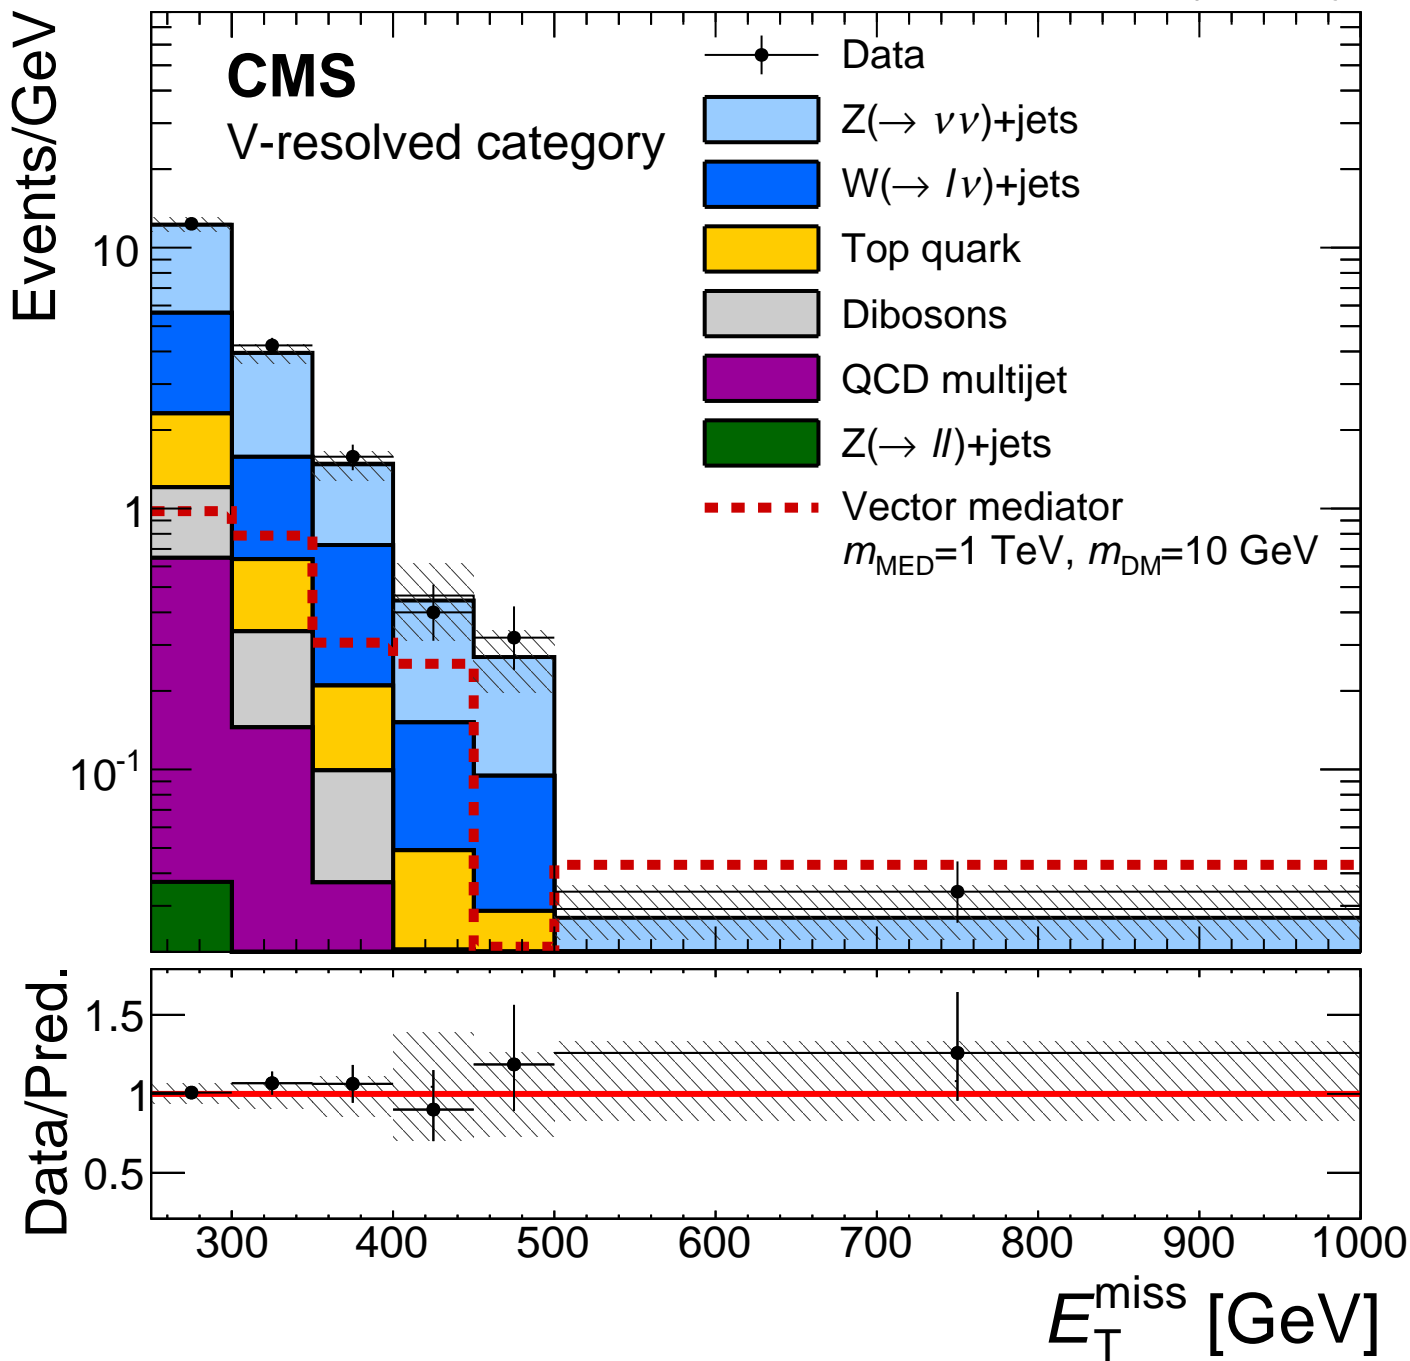

19.7 fb⁻¹ (8 TeV)

CMS
V-resolved category

E_T^{miss} [GeV]