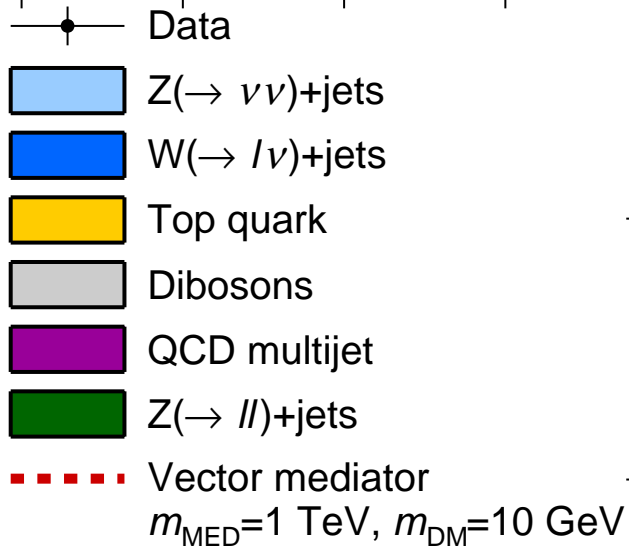

19.7 fb⁻¹ (8 TeV)

CMS
V-resolved category

E_T^{miss} [GeV]