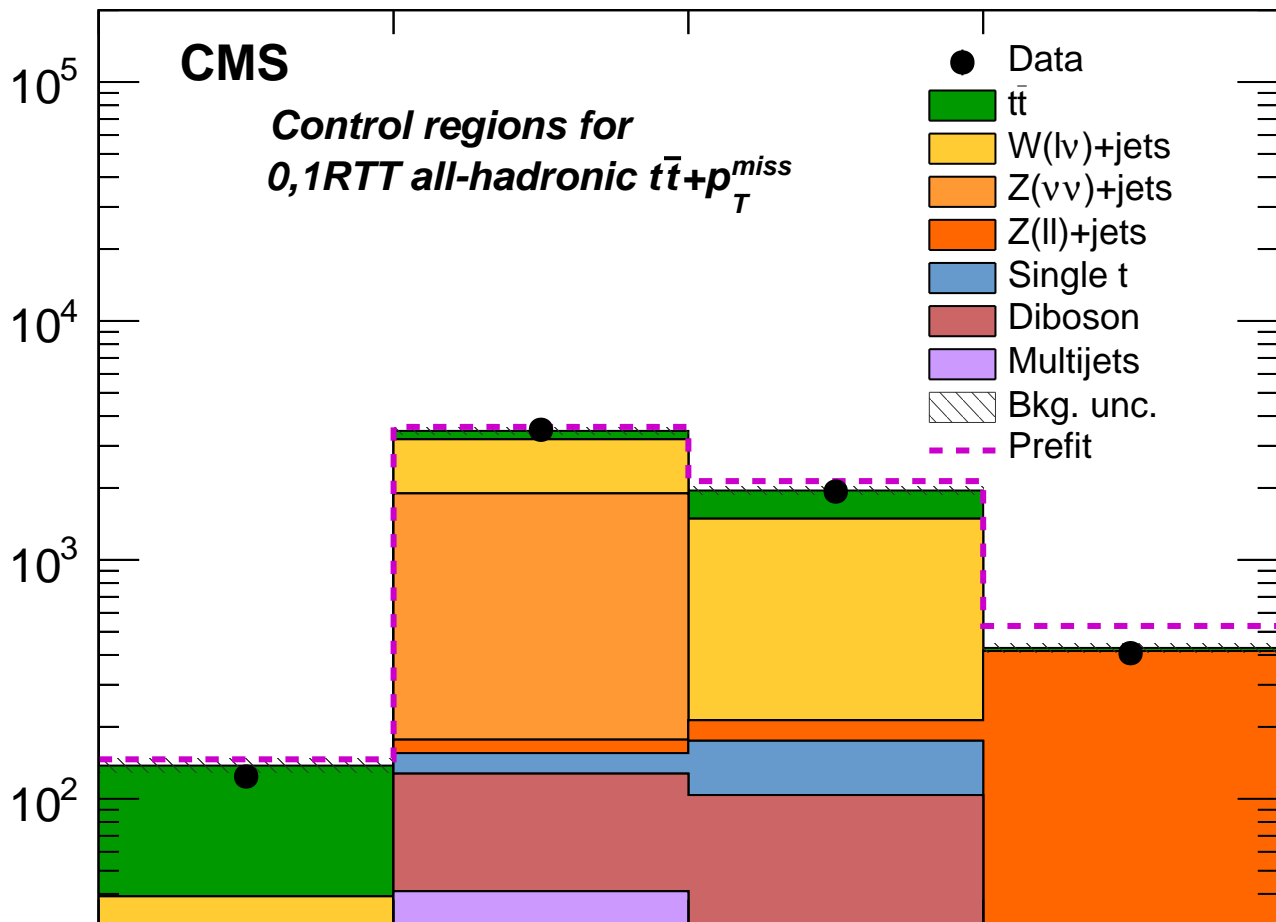

2.2 fb⁻¹ (13 TeV)

Events

Obs / Fitted